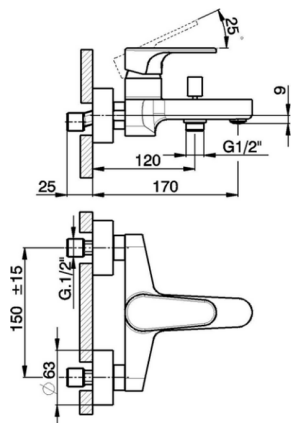

Single lever bath mixer ALMA_A3000130

MODEL **A3000130**

Single lever bath mixer, without shower set, 1/2" M flexible connection

AVAILABLE FINISHINGS

- 
21 21 Chrome
- 
2F 2F Brushed Nickel
- 
40 40 Matt Black

CHARACTERISTICS

Cartridge Spare Parts **ZZ95435000**

35 mm Cartridge

EcoStop

EcoStop feature limits water flow to approximately 50% of maximum output with one point of resistance on setting. Push slightly past the middle stop only when full water output is required. This will save water up to 50%.

Single lever bath mixer ALMA_A3000130

A3000130

<https://en.cisal.it/single-lever-bath-mixer-agma-a3000130>

2026-06-14