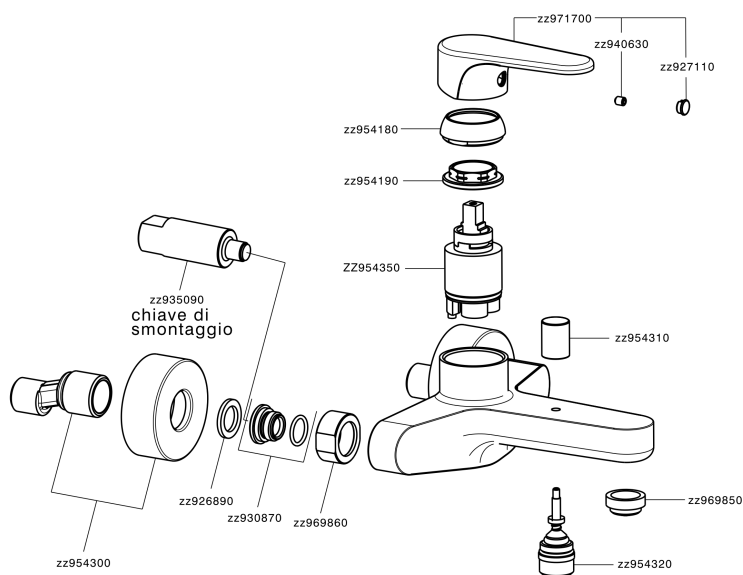

Single lever bath mixer ALMA_A3000130

MODEL **A3000130**

Single lever bath mixer, without shower set, 1/2" M flexible connection

AVAILABLE FINISHINGS

- 
21 21 Chrome
- 
2F 2F Brushed Nickel
- 
40 40 Matt Black

CHARACTERISTICS

Cartridge Spare Parts **ZZ95435000**

35 mm Cartridge

EcoStop

EcoStop feature limits water flow to approximately 50% of maximum output with one point of resistance on setting. Push slightly past the middle stop only when full water output is required. This will save water up to 50%.

Single lever bath mixer ALMA_A3000130

A3000130

<https://en.cisal.it/single-lever-bath-mixer-agma-a3000130>

2026-06-14