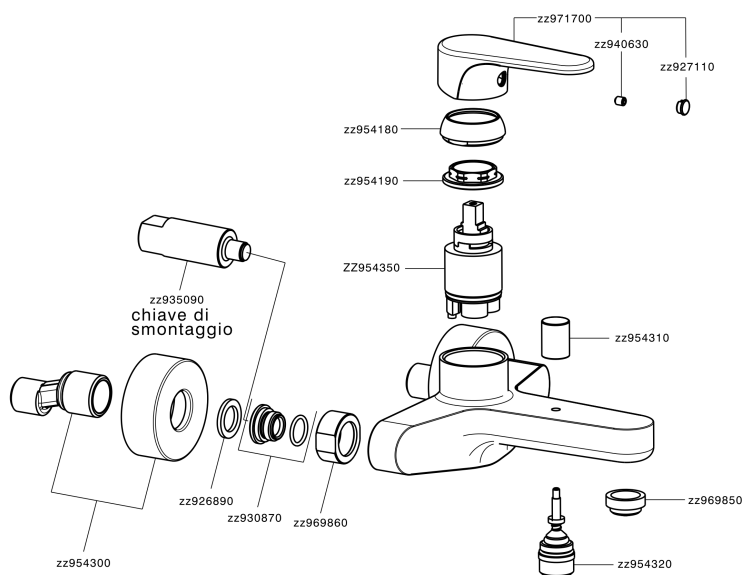

Single lever bath mixer ALMA_A3000130

A3000130

<https://en.cisal.it/single-lever-bath-mixer-alma-a3000130>

2026-06-13