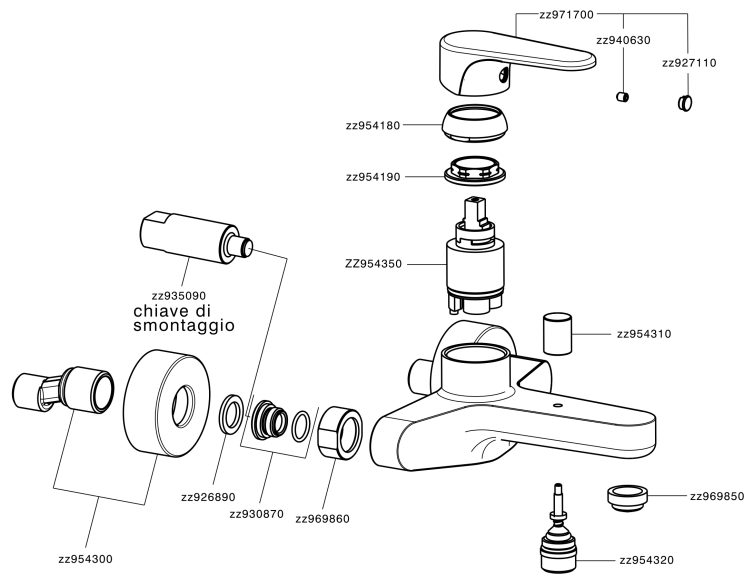

Single lever bath mixer ALMA_A3000130

A3000130

<https://en.cisal.it/single-lever-bath-mixer-alma-a3000130>

2026-04-29