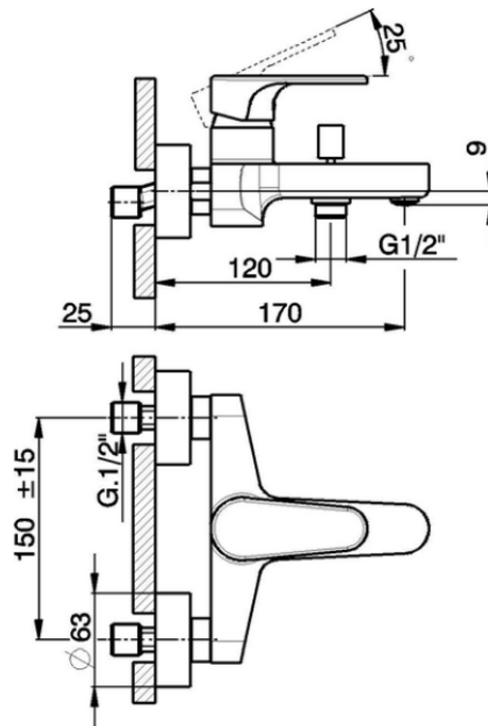

Single lever bath mixer ALMA_A3000130

A3000130

<https://en.cisal.it/single-lever-bath-mixer-alma-a3000130>

2026-06-13