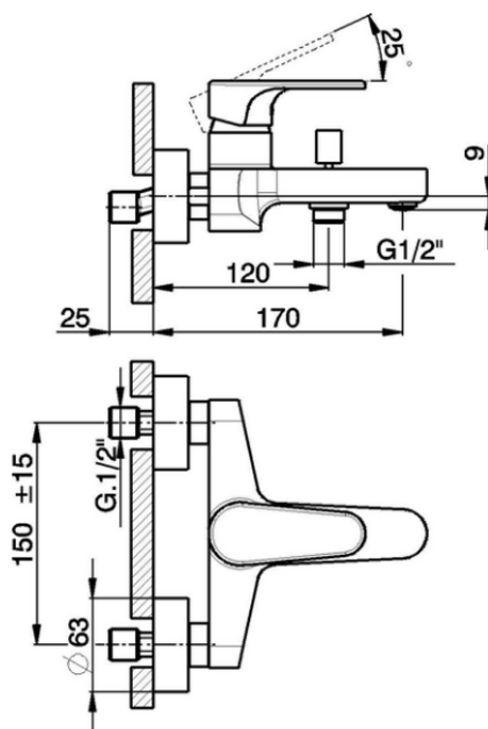

Single lever bath mixer ALMA_A3000130

A3000130

<https://en.cisal.it/single-lever-bath-mixer-alma-a3000130>

2026-04-30