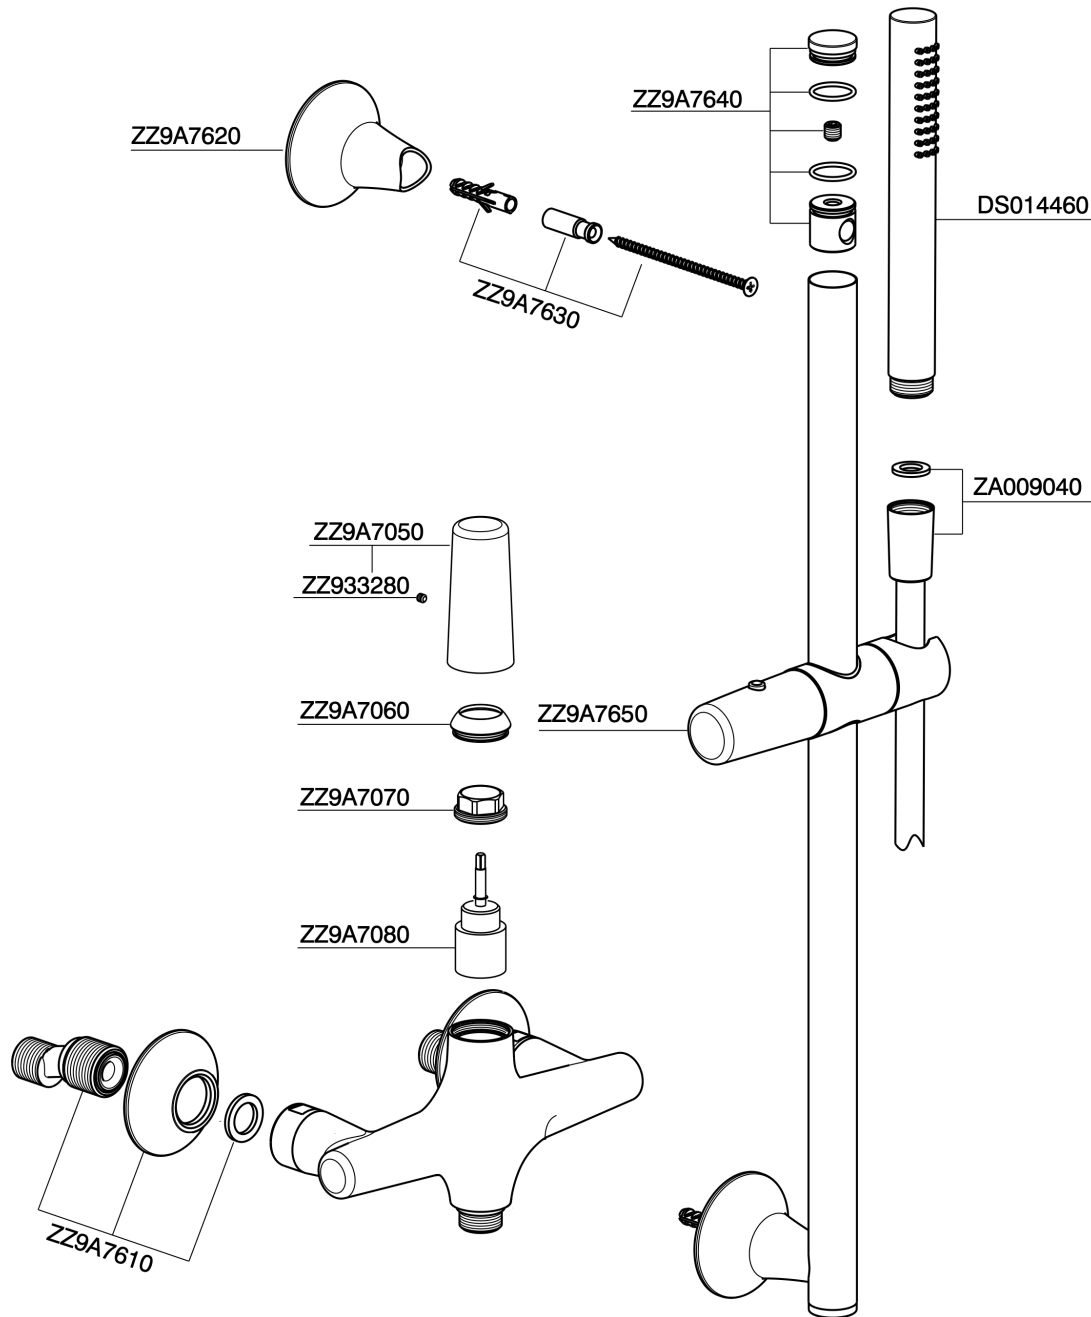

Single lever shower mixer, with shower set VITA_VI000464

VI000464

<https://en.cisal.it/single-lever-shower-mixer-with-shower-set-vita-vi000464>

2024-12-22