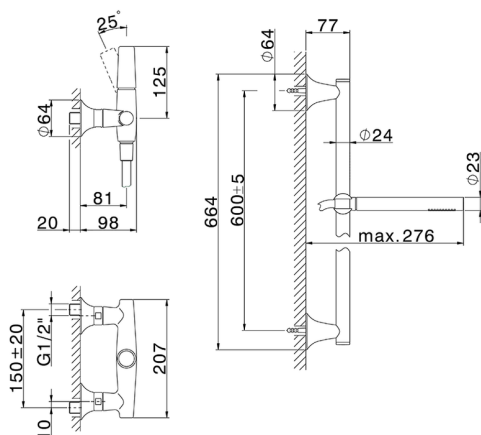

## Single lever shower mixer, with shower set VITA\_VI000464

MODEL **VI000464**

Single lever shower mixer, with shower set, 60 cm Rail with slide bracket, 23 mm Brass One Spray handshower, 150 cm SUPREME smooth flexible hose

### CHARACTERISTICS

Cartridge Spare Parts **ZZ9A708000**

**25mm Joystick single-lever cartridge**