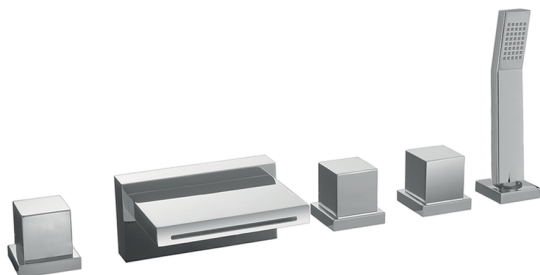

Deck-mounted 5-hole bath mixer ROADSTER ACCENT_RA000260

MODEL **RA000260**

Deck-mounted 5-hole bath mixer, 2 outlet diverter, Quad one spray handshower, 150 cm. Pull-out flexible hose

AVAILABLE FINISHINGS

-  **21** 21 Chrome
-  **2B** 2B Polished Nickel
-  **2F** 2F Brushed Nickel
-  **2Q** 2Q Black Titanium
-  **40** 40 Matt Black
-  **4Q** 4Q Matt White

CHARACTERISTICS

2024-09-21