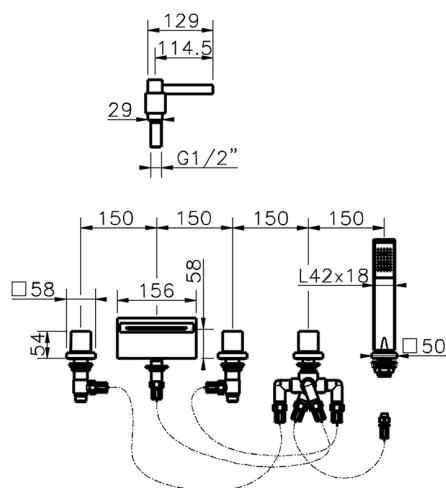

Deck-mounted 5-hole bath mixer ROADSTER ACCENT_RA000260

MODEL **RA000260**

Deck-mounted 5-hole bath mixer, 2 outlet diverter, Quad one spray handshower, 150 cm. Pull-out flexible hose

AVAILABLE FINISHINGS

-  **21** 21 Chrome
-  **2B** 2B Polished Nickel
-  **2F** 2F Brushed Nickel
-  **2Q** 2Q Black Titanium
-  **40** 40 Matt Black
-  **4Q** 4Q Matt White

CHARACTERISTICS

2024-09-21