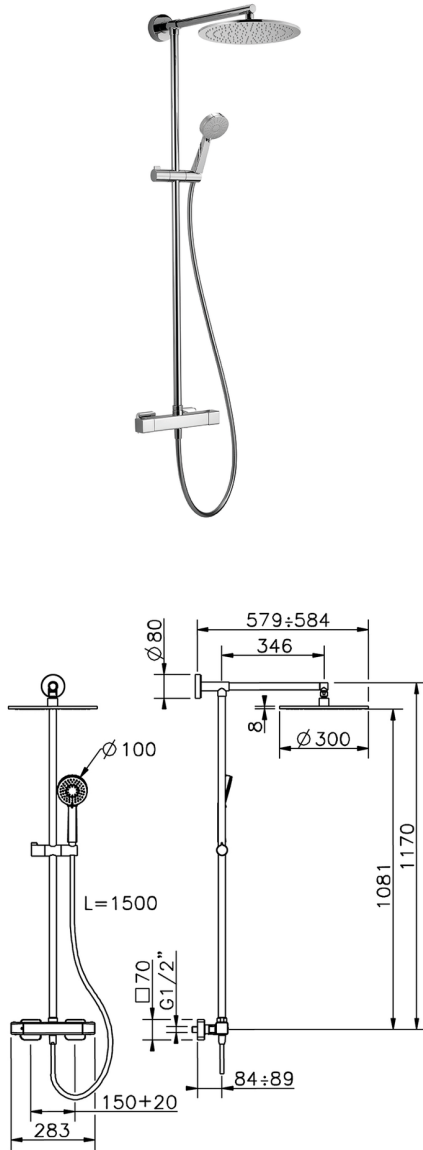

Thermostatic shower column, 2-functions **SHOWER COLUMNS_CUC78075**

MODEL **CUC78075**

Thermostatic shower column, 2-functions, 2 outlet devia stop, sliding handshower holder, 100 mm ABS 3 sprays handshower, 300 mm round showerhead 8 mm thick BRASS, 150 cm smooth SILVERFLEX Flexible Hose

AVAILABLE FINISHINGS

-  **21** 21 Chrome
-  **2B** 2B Polished Nickel
-  **2F** 2F Brushed Nickel
-  **40** 40 Matt Black

CHARACTERISTICS

Cartridge Spare Parts **22.04A.AR - ZZ97279004**

Argo 2 (long filter) Thermostatic Valve

DeviaStop

The Cisal Devia Stop technology allows to adjust the water flow and to direct it to the selected output point (overhead soaker, hand shower, etc).

SafeTouch

The Cisal SafeTouch system maintains the mixer body cool to the touch during operation.