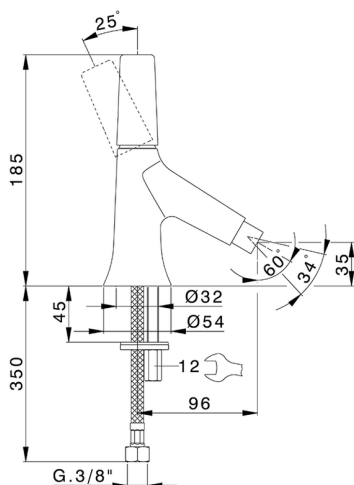

Single lever bidet mixer VITA_VI000564

MODEL **VI000564**

Single lever bidet mixer, without automatic pop-up waste, G.3/8" stainless steel flexible hoses

AVAILABLE FINISHINGS

-  **21** 21 Chrome
-  **2Q** 2Q Black Titanium
-  **40** 40 Matt Black
-  **4Q** 4Q Matt White

CHARACTERISTICS

Cartridge Spare Parts **ZZ9A708000**

25mm Joystick single-lever cartridge

Single lever bidet mixer VITA_VI000564

VI000564

<https://en.cisal.it/single-lever-bidet-mixer-vita-vi000564>

2025-04-24