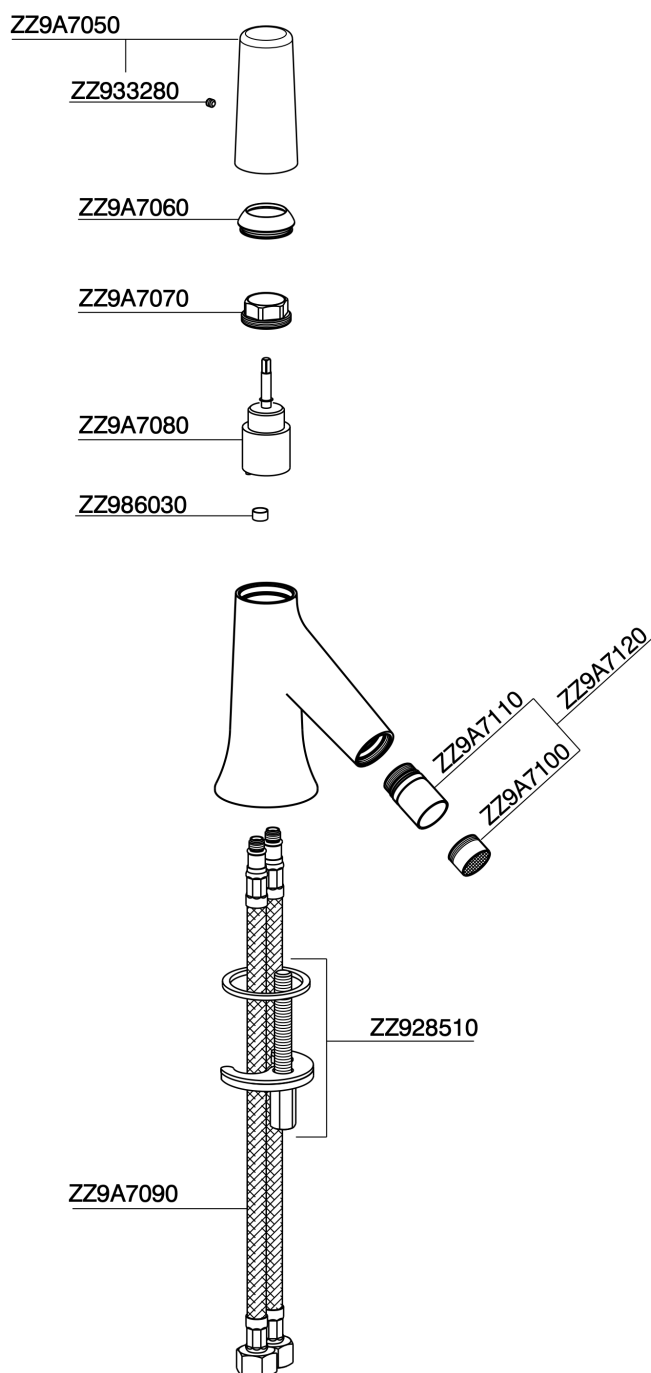

Single lever bidet mixer VITA_VI000564

MODEL **VI000564**

Single lever bidet mixer, without automatic pop-up waste, G.3/8" stainless steel flexible hoses

AVAILABLE FINISHINGS

-  **21** 21 Chrome
-  **2Q** 2Q Black Titanium
-  **40** 40 Matt Black
-  **4Q** 4Q Matt White

CHARACTERISTICS

Cartridge Spare Parts **ZZ9A708000**

25mm Joystick single-lever cartridge

Single lever bidet mixer VITA_VI000564

VI000564

<https://en.cisal.it/single-lever-bidet-mixer-vita-vi000564>

2025-04-24