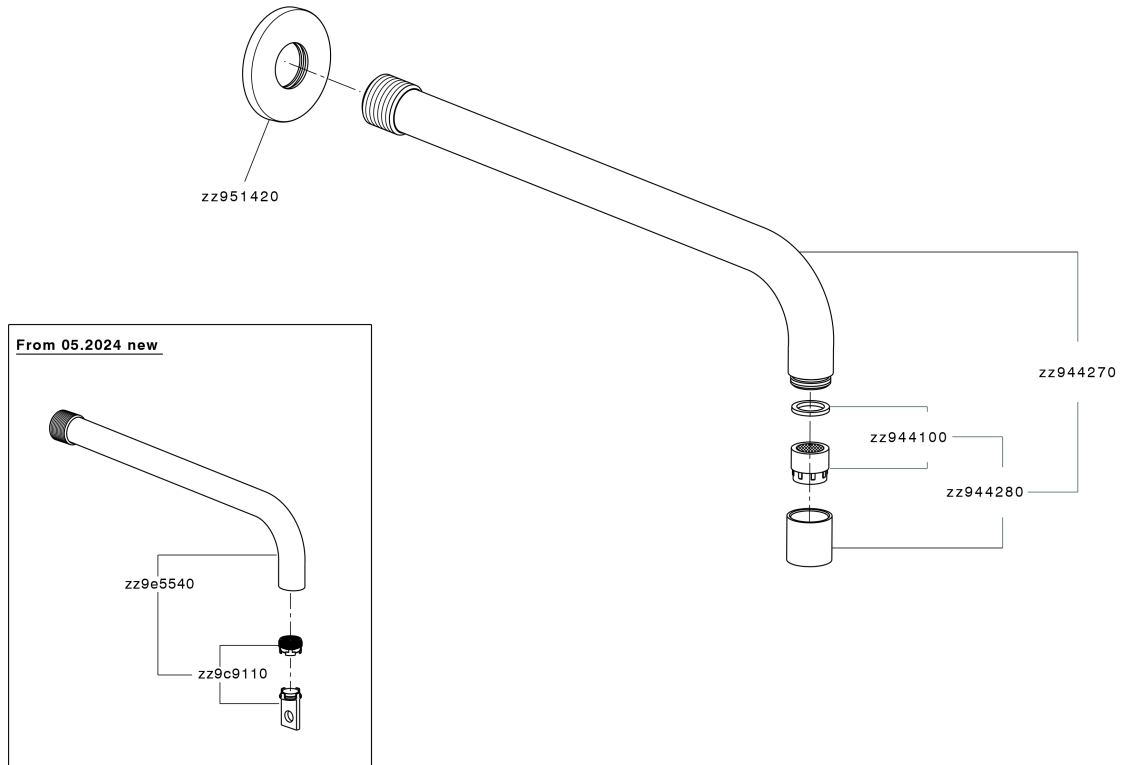

Filler Spout COMPONENTS_ZA002251

MODEL **ZA002251**

Filler Spout, 260 mm Filler, 1/2" M connection

AVAILABLE FINISHINGS

-  **21** 21 Chrome
-  **2F** 2F Brushed Nickel
-  **40** 40 Matt Black
-  **4Q** 4Q Matt White

CHARACTERISTICS

Filler Spout COMPONENTS_ZA002251

ZA002251

<https://en.cisal.it/filler-spout-components-za002251>

2026-05-25