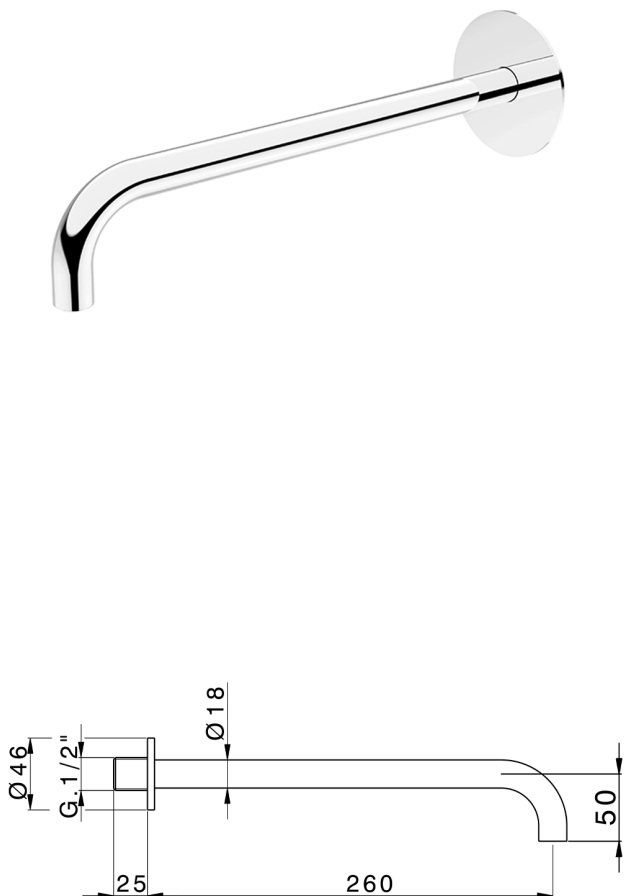

Filler Spout COMPONENTS_ZA002251

MODEL **ZA002251**

Filler Spout, 260 mm Filler, 1/2" M connection

AVAILABLE FINISHINGS

- **21** 21 Chrome
- **2F** 2F Brushed Nickel
- **40** 40 Matt Black
- **4Q** 4Q Matt White

CHARACTERISTICS