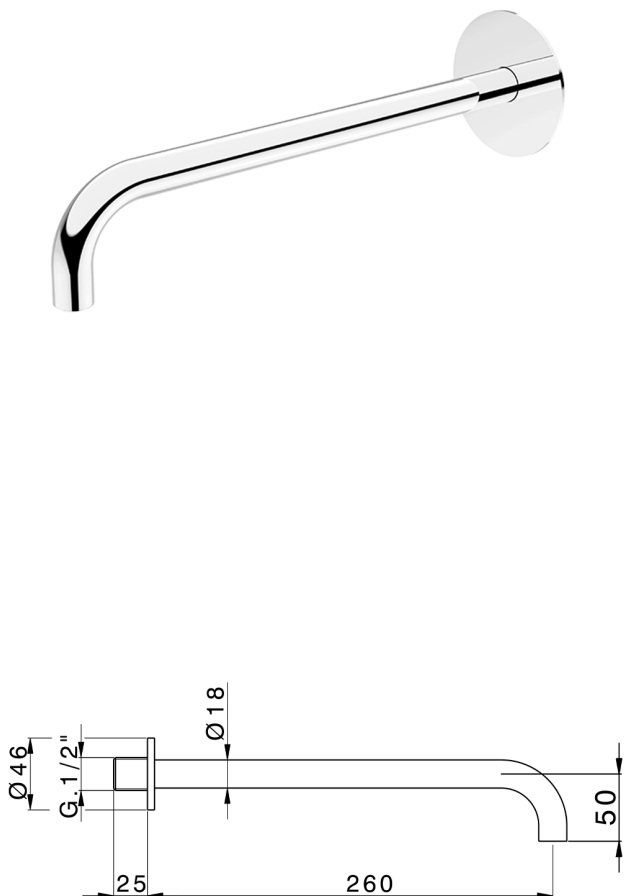

Filler Spout COMPONENTS_ZA002251

MODEL **ZA002251**

Filler Spout, 260 mm Filler, 1/2" M connection

AVAILABLE FINISHINGS

-  **21** 21 Chrome
-  **2F** 2F Brushed Nickel
-  **40** 40 Matt Black
-  **4Q** 4Q Matt White

CHARACTERISTICS

Filler Spout COMPONENTS_ZA002251

ZA002251

<https://en.cisal.it/filler-spout-components-za002251>

2026-06-14