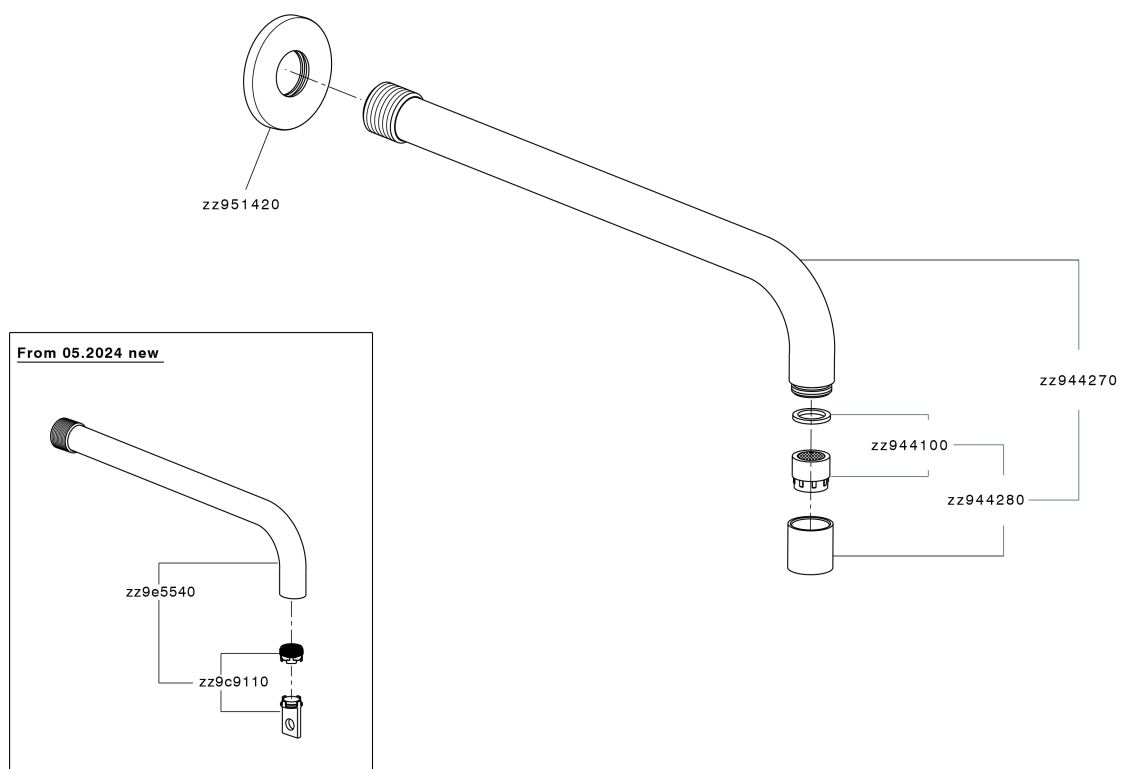

Filler Spout COMPONENTS_ZA002251

MODEL **ZA002251**

Filler Spout, 260 mm Filler, 1/2" M connection

AVAILABLE FINISHINGS

-  **21** 21 Chrome
-  **2F** 2F Brushed Nickel
-  **40** 40 Matt Black
-  **4Q** 4Q Matt White

CHARACTERISTICS

Filler Spout COMPONENTS_ZA002251

ZA002251

<https://en.cisal.it/filler-spout-components-za002251>

2026-04-08