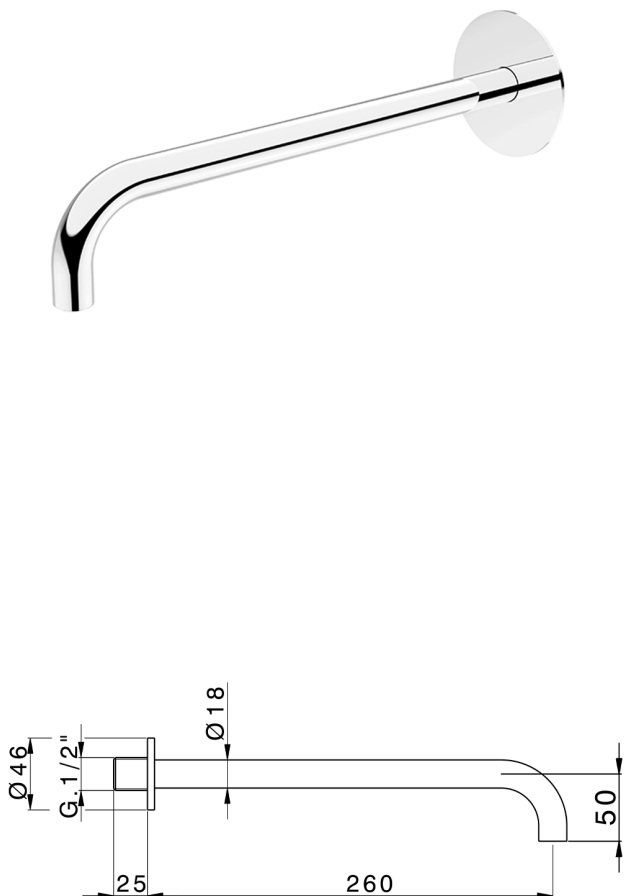

Filler Spout COMPONENTS_ZA002251

MODEL **ZA002251**

Filler Spout, 260 mm Filler, 1/2" M connection

AVAILABLE FINISHINGS

-  **21** 21 Chrome
-  **2F** 2F Brushed Nickel
-  **40** 40 Matt Black
-  **4Q** 4Q Matt White

CHARACTERISTICS

Filler Spout COMPONENTS_ZA002251

ZA002251

<https://en.cisal.it/filler-spout-components-za002251>

2026-04-08