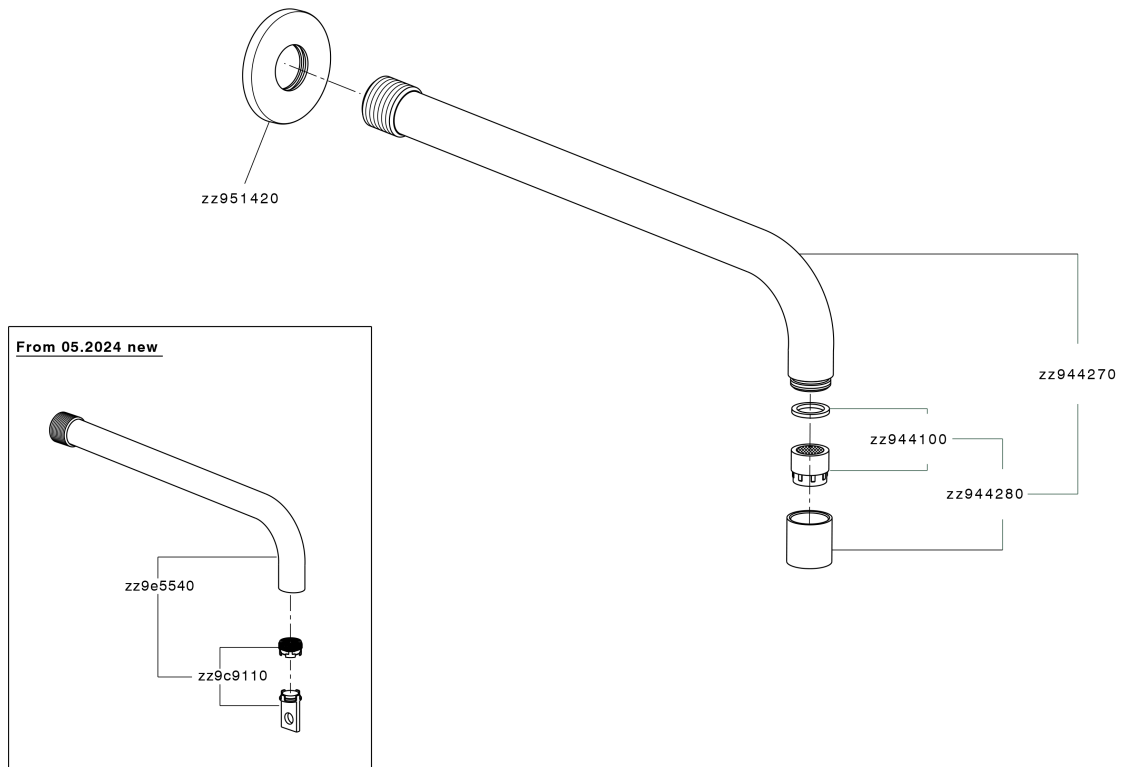

Filler Spout COMPONENTS_ZA002251

MODEL **ZA002251**

Filler Spout, 260 mm Filler, 1/2" M connection

AVAILABLE FINISHINGS

-  **21** 21 Chrome
-  **2F** 2F Brushed Nickel
-  **40** 40 Matt Black
-  **4Q** 4Q Matt White

CHARACTERISTICS

Filler Spout COMPONENTS_ZA002251

ZA002251

<https://en.cisal.it/filler-spout-components-za002251>

2026-06-14