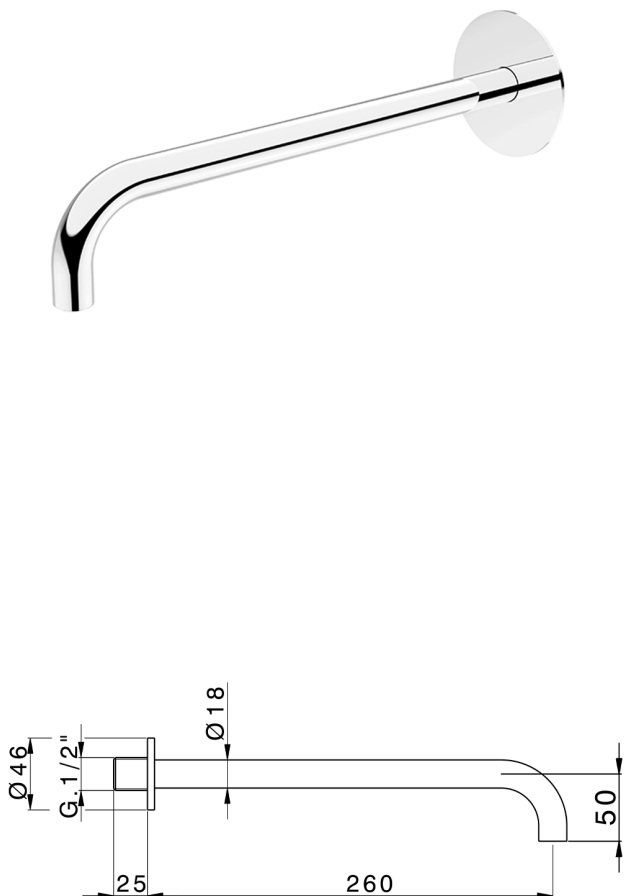

## Filler Spout COMPONENTS\_ZA002251

MODEL **ZA002251**

Filler Spout, 260 mm Filler, 1/2" M connection

## Filler Spout COMPONENTS\_ZA002251

ZA002251

<https://en.cisal.it/filler-spout-components-za002251>

2026-06-13