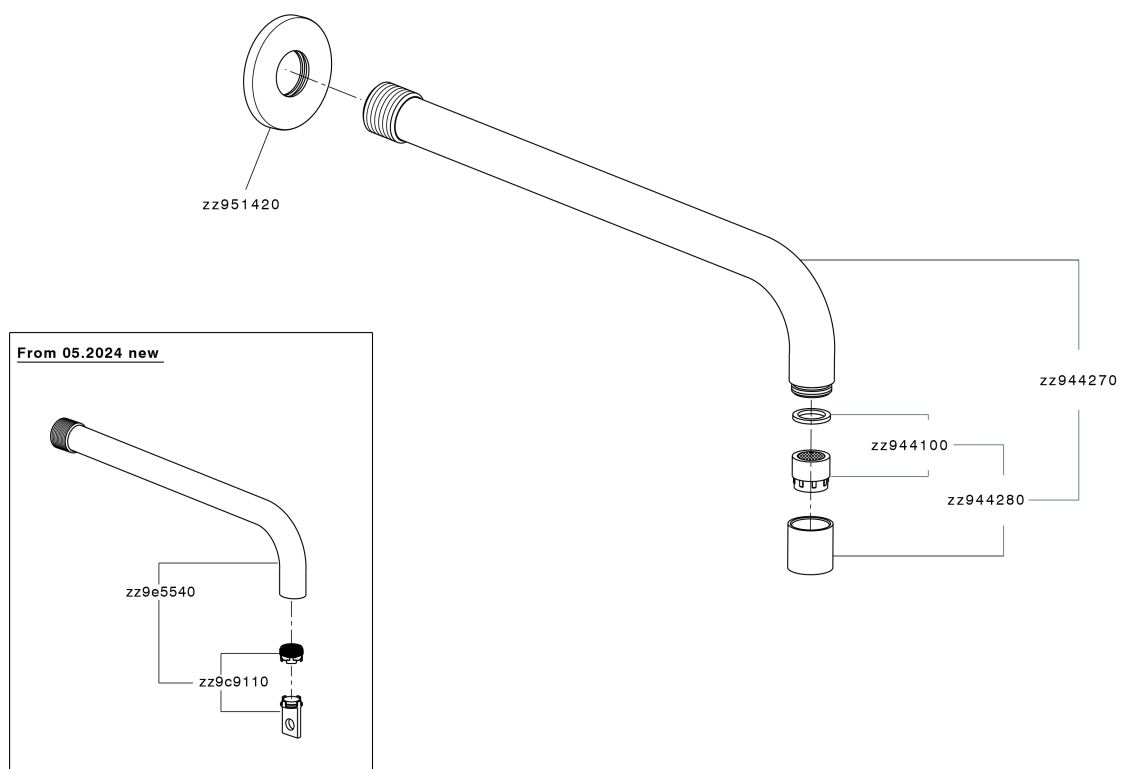

## Filler Spout COMPONENTS\_ZA002251

MODEL **ZA002251**

Filler Spout, 260 mm Filler, 1/2" M connection

## Filler Spout COMPONENTS\_ZA002251

ZA002251

<https://en.cisal.it/filler-spout-components-za002251>

2026-06-13