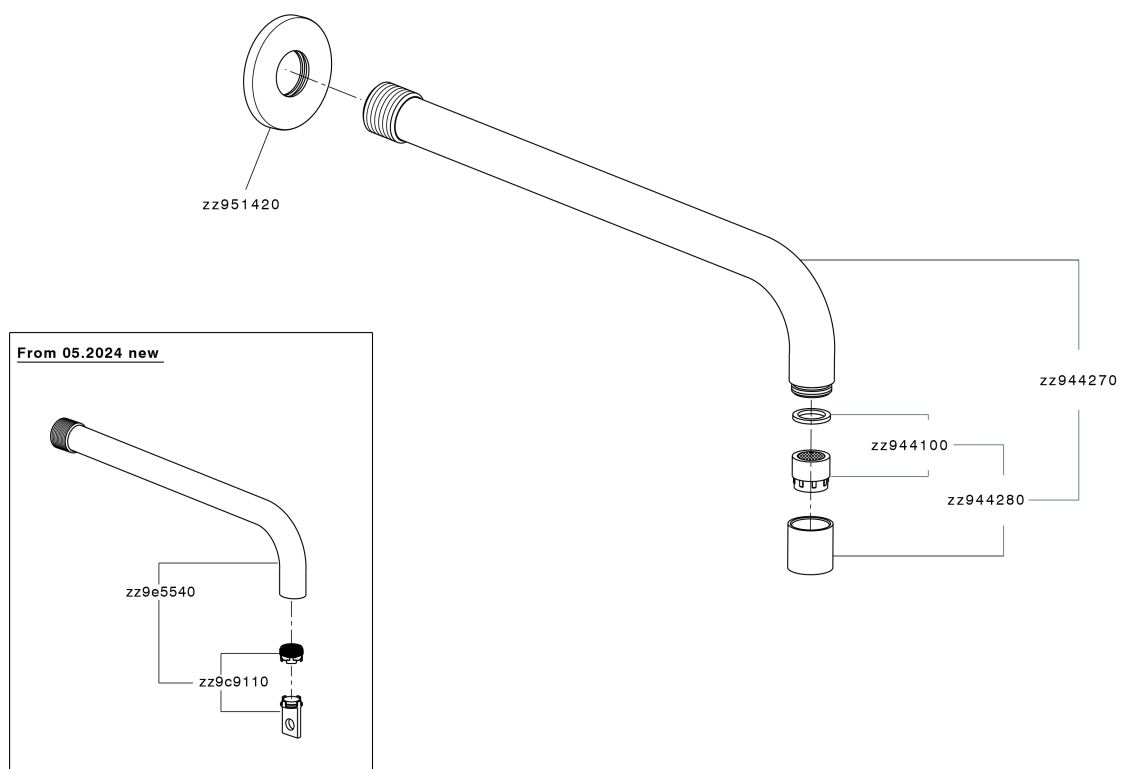

Filler Spout COMPONENTS_ZA002251

MODEL **ZA002251**

Filler Spout, 260 mm Filler, 1/2" M connection

AVAILABLE FINISHINGS

-  **21** 21 Chrome
-  **2F** 2F Brushed Nickel
-  **40** 40 Matt Black
-  **4Q** 4Q Matt White

CHARACTERISTICS

Filler Spout COMPONENTS_ZA002251

ZA002251

<https://en.cisal.it/filler-spout-components-za002251>

2026-05-03