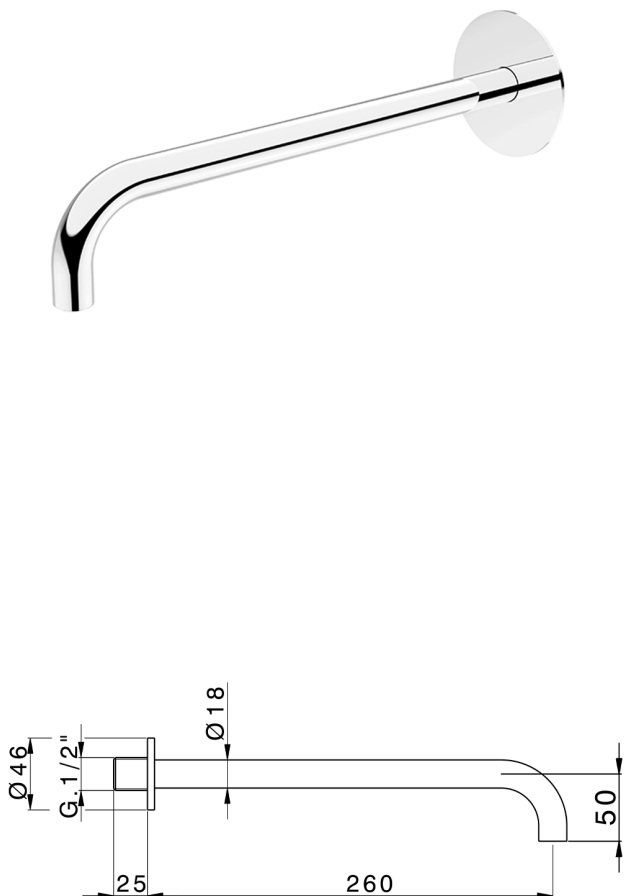

Filler Spout COMPONENTS_ZA002251

MODEL **ZA002251**

Filler Spout, 260 mm Filler, 1/2" M connection

AVAILABLE FINISHINGS

-  **21** 21 Chrome
-  **2F** 2F Brushed Nickel
-  **40** 40 Matt Black
-  **4Q** 4Q Matt White

CHARACTERISTICS

Filler Spout COMPONENTS_ZA002251

ZA002251

<https://en.cisal.it/filler-spout-components-za002251>

2026-05-03