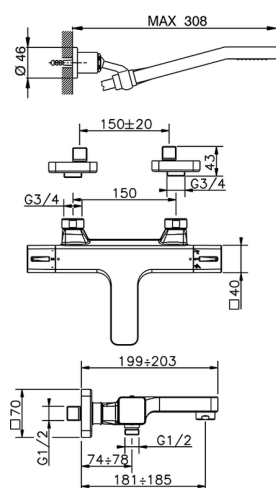

Thermostatic bath mixer, with shower set CUBIC_CUD21020

MODEL **CUD21020**

Thermostatic bath mixer, with shower set, wall mounted adjustable handshower bracket, 42x18 mm ABS Quad one spray handshower, 150 cm PVC Flexible Hose

AVAILABLE FINISHINGS

-  **21** 21 Chrome
-  **2B** 2B Polished Nickel
-  **2F** 2F Brushed Nickel
-  **40** 40 Matt Black

CHARACTERISTICS

Cartridge Spare Parts **22.04A.AR - ZZ97279004**

Argo 2 (long filter) Thermostatic Valve