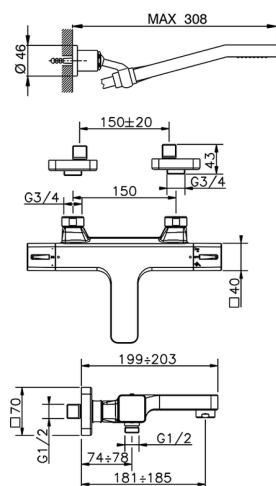

Thermostatic bath mixer, with shower set CUBIC_CUD21020

MODEL **CUD21020**

Thermostatic bath mixer, with shower set, wall mounted adjustable handshower bracket, 42x18 mm ABS Quad one spray handshower, 150 cm PVC Flexible Hose

AVAILABLE FINISHINGS

-  **21** 21 Chrome
-  **2B** 2B Polished Nickel
-  **2F** 2F Brushed Nickel
-  **40** 40 Matt Black

CHARACTERISTICS

Cartridge Spare Parts **22.04A.AR - ZZ97279004**

Argo 2 (long filter) Thermostatic Valve