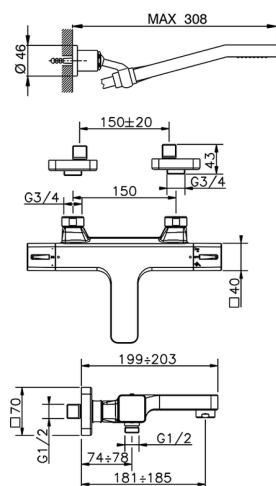

CHARACTERISTICS

Cartridge Spare Parts **22.04A.AR - ZZ97279004**

Argo 2 (long filter) Thermostatic Valve

DeviaStop

The Cisal Devia Stop technology allows to adjust the water flow and to direct it to the selected output point (overhead soaker, hand shower, etc).

SafeTouch

The Cisal SafeTouch system maintains the mixer body cool to the touch during operation.

Thermostatic

The Cisal thermostatic is your personal water manager, helping you to handle, control and save water and energy.

2026-06-13