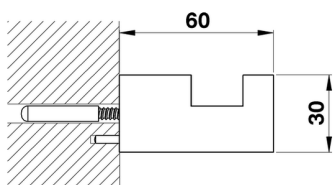

Single hook BATHROOM ACCESSORIES_QU090710

MODEL **QU090710**

Single hook

AVAILABLE FINISHINGS

-  **21** 21 Chrome
-  **2B** 2B Polished Nickel
-  **2F** 2F Brushed Nickel
-  **2Q** 2Q Black Titanium
-  **40** 40 Matt Black
-  **4Q** 4Q Matt White