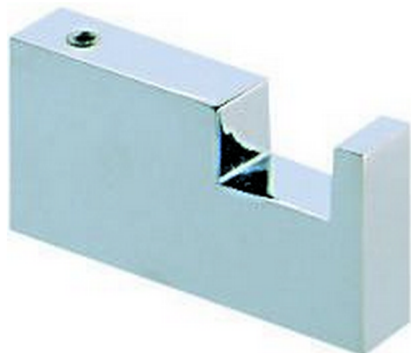

Single hook BATHROOM ACCESSORIES_QU090710

MODEL **QU090710**

Single hook

AVAILABLE FINISHINGS

-  **21** 21 Chrome
-  **2B** 2B Polished Nickel
-  **2F** 2F Brushed Nickel
-  **2Q** 2Q Black Titanium
-  **40** 40 Matt Black
-  **4Q** 4Q Matt White