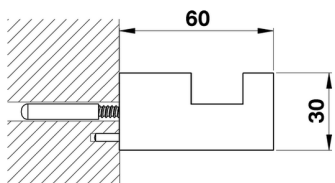

Single hook BATHROOM ACCESSORIES_QU090710

MODEL **QU090710**

Single hook

AVAILABLE FINISHINGS

-  **21** 21 Chrome
-  **2B** 2B Polished Nickel
-  **2F** 2F Brushed Nickel
-  **2Q** 2Q Black Titanium
-  **40** 40 Matt Black
-  **4Q** 4Q Matt White