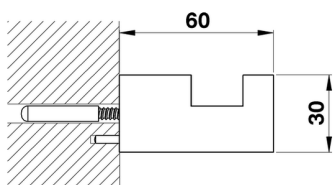

## Single hook BATHROOM ACCESSORIES\_QU090710

MODEL **QU090710**

Single hook

AVAILABLE FINISHINGS

-  **21** 21 Chrome
-  **2B** 2B Polished Nickel
-  **2F** 2F Brushed Nickel
-  **2Q** 2Q Black Titanium
-  **40** 40 Matt Black
-  **4Q** 4Q Matt White