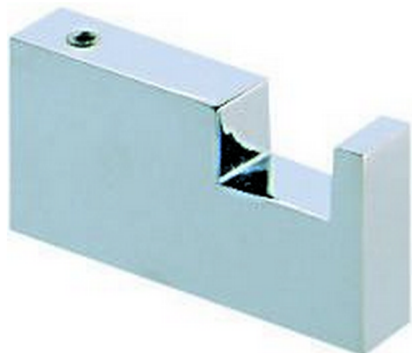

Single hook BATHROOM ACCESSORIES_QU090710

MODEL **QU090710**

Single hook

AVAILABLE FINISHINGS

-  **21** 21 Chrome
-  **2B** 2B Polished Nickel
-  **2F** 2F Brushed Nickel
-  **2Q** 2Q Black Titanium
-  **40** 40 Matt Black
-  **4Q** 4Q Matt White