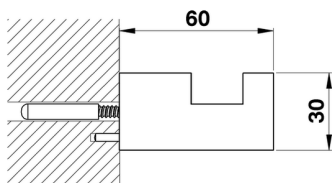

Single hook BATHROOM ACCESSORIES_QU090710

MODEL **QU090710**

Single hook

AVAILABLE FINISHINGS

-  **21** 21 Chrome
-  **2B** 2B Polished Nickel
-  **2F** 2F Brushed Nickel
-  **2Q** 2Q Black Titanium
-  **40** 40 Matt Black
-  **4Q** 4Q Matt White