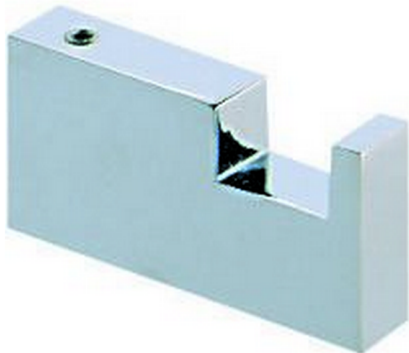

Single hook BATHROOM ACCESSORIES_QU090710

MODEL **QU090710**

Single hook

AVAILABLE FINISHINGS

-  **21** 21 Chrome
-  **2B** 2B Polished Nickel
-  **2F** 2F Brushed Nickel
-  **2Q** 2Q Black Titanium
-  **40** 40 Matt Black
-  **4Q** 4Q Matt White