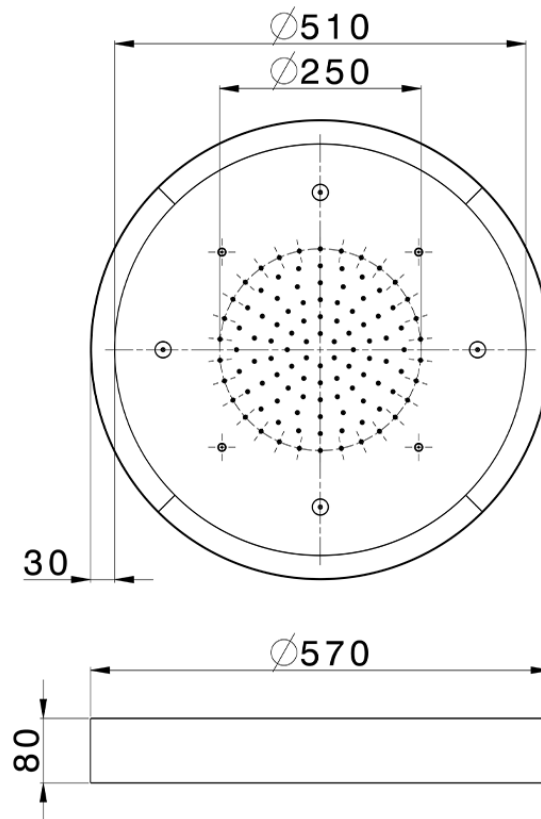

Ø 570 mm Chromotherapy Ceiling showerhead WELLNESS_ZS0C0170

ZS0C0170

<https://en.cisal.it/o-570-mm-chromotherapy-ceiling-showerhead-wellness-zs0c0170>

2026-04-26