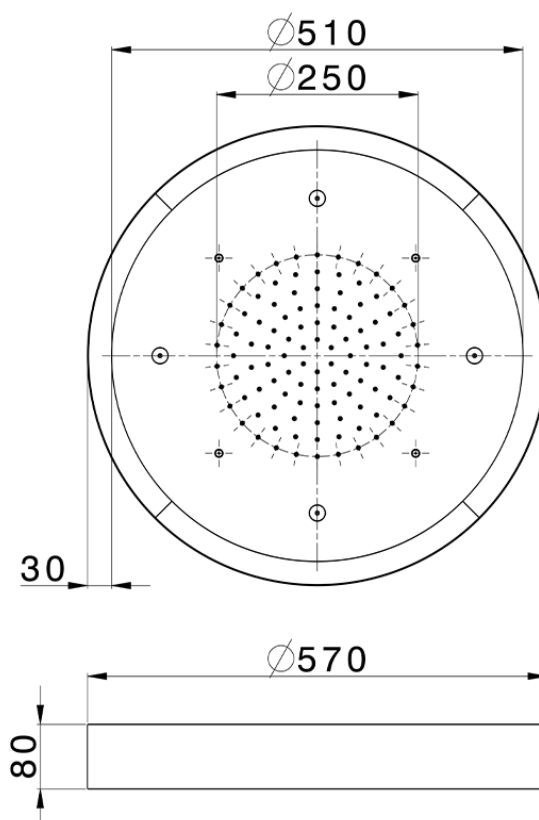

Ø 570 mm Chromotherapy Ceiling showerhead WELLNESS_ZS0C0170

ZS0C0170

<https://en.cisal.it/o-570-mm-chromotherapy-ceiling-showerhead-wellness-zs0c0170>

2026-04-06