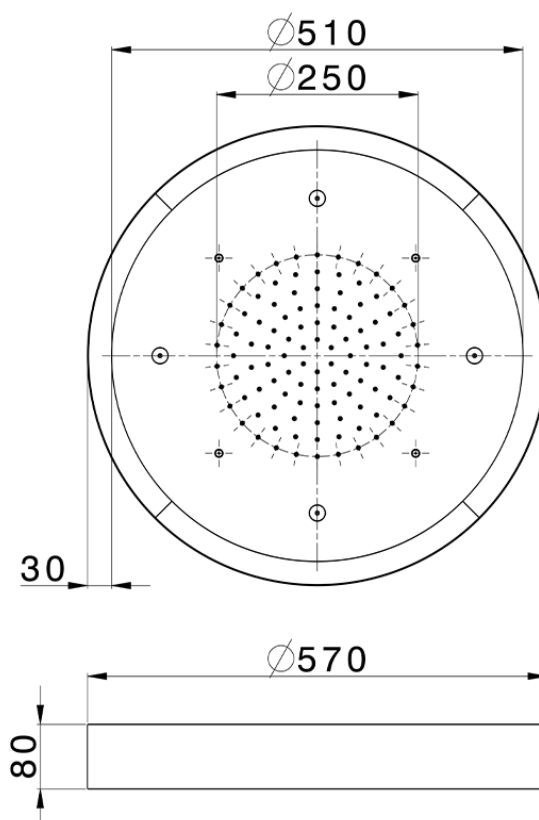

Ø 570 mm Chromotherapy Ceiling showerhead WELLNESS_ZS0C0170

ZS0C0170

<https://en.cisal.it/o-570-mm-chromotherapy-ceiling-showerhead-wellness-zs0c0170>

2026-06-13