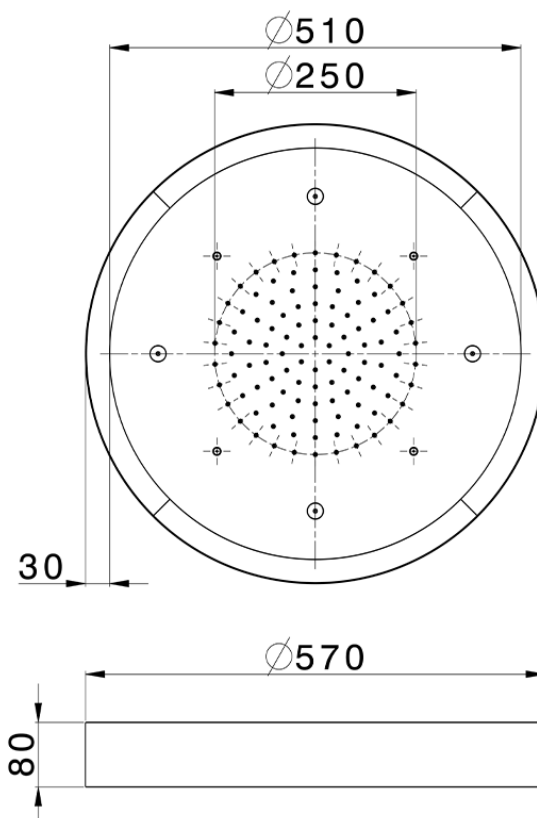

Ø 570 mm Chromotherapy Ceiling showerhead WELLNESS_ZS0C0170

ZS0C0170

<https://en.cisal.it/o-570-mm-chromotherapy-ceiling-showerhead-wellness-zs0c0170>

2026-05-17