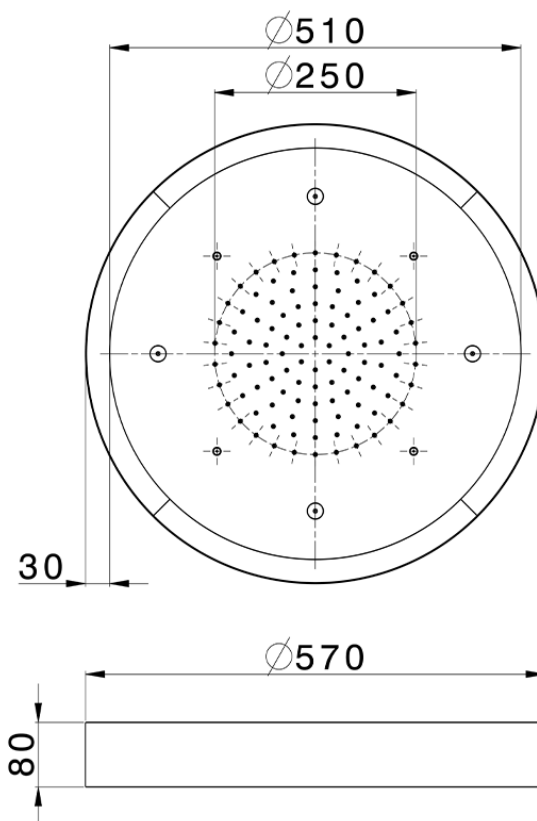

Ø 570 mm Chromotherapy Ceiling showerhead WELLNESS_ZS0C0170

ZS0C0170

<https://en.cisal.it/o-570-mm-chromotherapy-ceiling-showerhead-wellness-zs0c0170>

2026-04-08