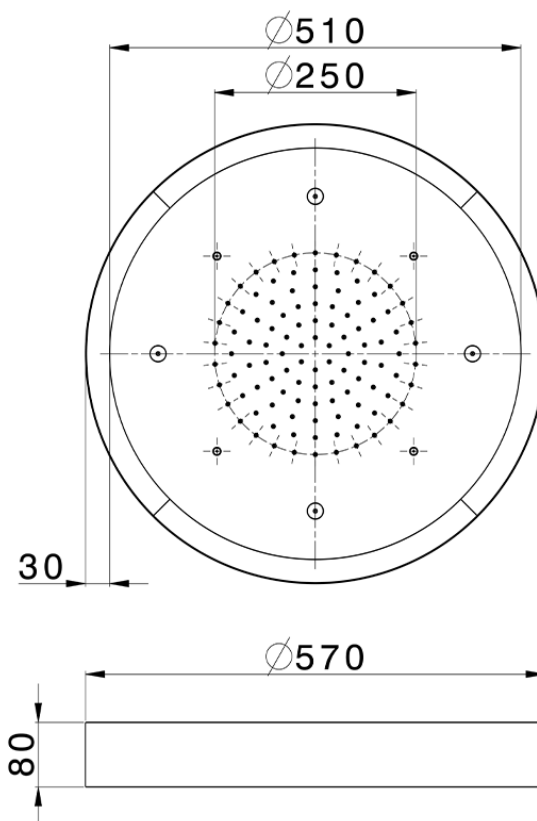

Ø 570 mm Chromotherapy Ceiling showerhead WELLNESS_ZS0C0170

ZS0C0170

<https://en.cisal.it/o-570-mm-chromotherapy-ceiling-showerhead-wellness-zs0c0170>

2026-05-17