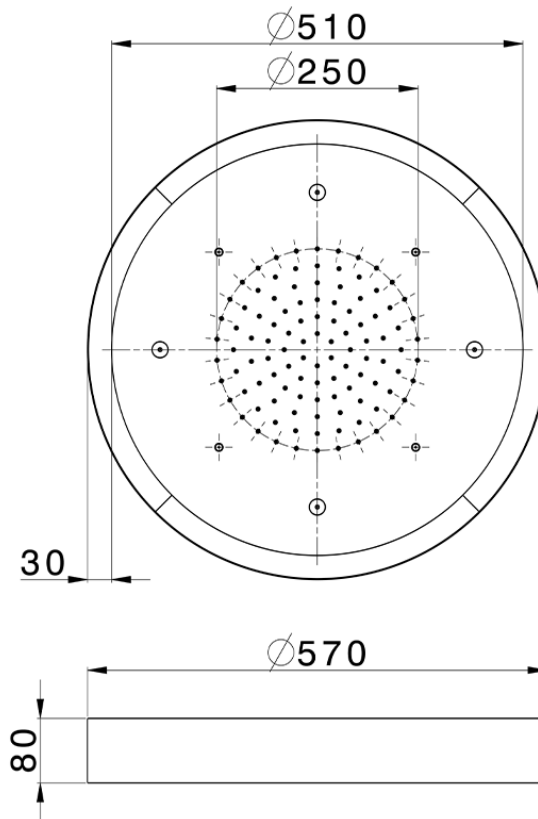

## Ø 570 mm Chromotherapy Ceiling showerhead WELLNESS\_ZS0C0170

ZS0C0170

<https://en.cisal.it/o-570-mm-chromotherapy-ceiling-showerhead-wellness-zs0c0170>

2026-06-14