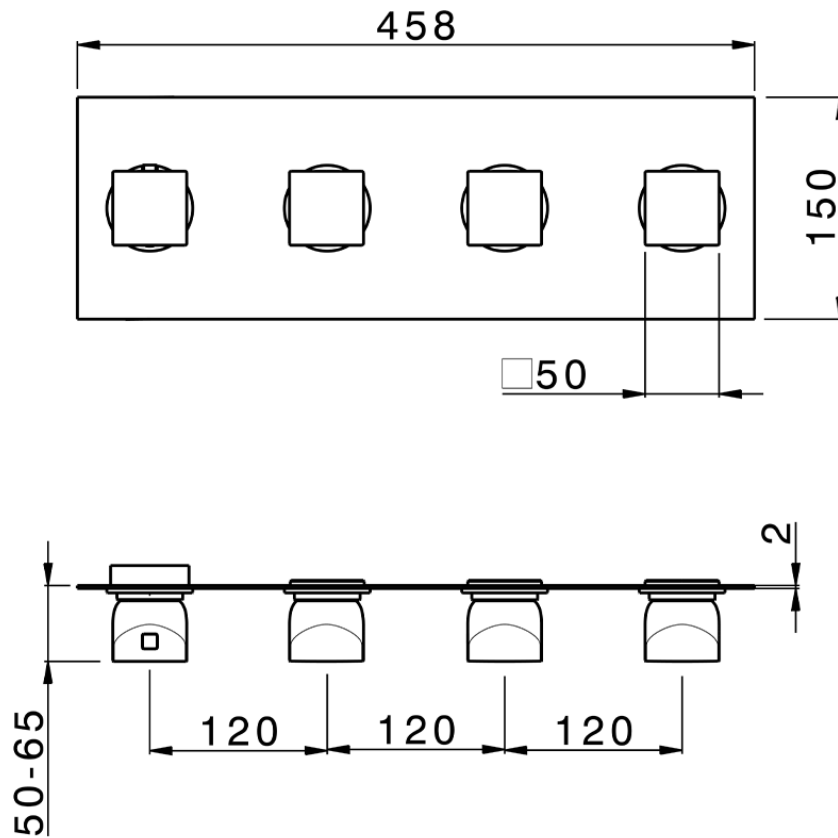

Cover Part for 3 Function Concealed Thermo. Valve HI-RISE_RI01R300

RI01R300

<https://en.cisal.it/cover-part-for-3-function-concealed-thermo-valve-hi-rise-ri01r300>

ZA01R300

<https://en.cisal.it/3-function-concealed-thermostatic-built-in-part-concealed-za01r300>