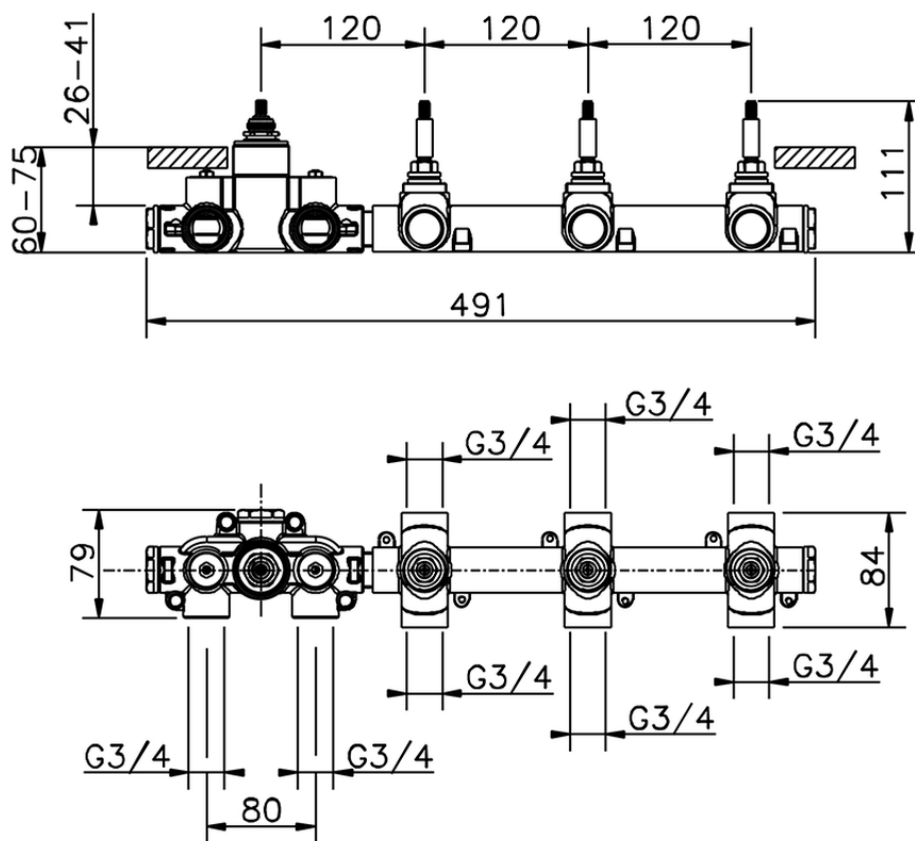

Cover Part for 3 Function Concealed Thermo. Valve HI-RISE_RI01R300

RI01R300

<https://en.cisal.it/cover-part-for-3-function-concealed-thermo-valve-hi-rise-ri01r300>

ZA01R300

<https://en.cisal.it/3-function-concealed-thermostatic-built-in-part-concealed-za01r300>