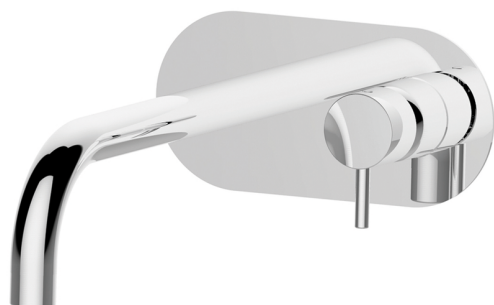

## Exposed part for single lever washbasin valve NUOVA LESS\_LN005511

MODEL **LN005511**

Exposed part for single lever washbasin valve, without concealed part, spout L.250 mm, for item Easy-Box ZA002450-ZA025510

### AVAILABLE FINISHINGS

-  **21** 21 Chrome
-  **2F** 2F Brushed Nickel
-  **40** 40 Matt Black
-  **4Q** 4Q Matt White

## Exposed part for single lever washbasin valve NUOVA LESS\_LN005511

LN005511

<https://en.cisal.it/exposed-part-for-single-lever-washbasin-valve-nuova-less-ln005511>

2024-12-22