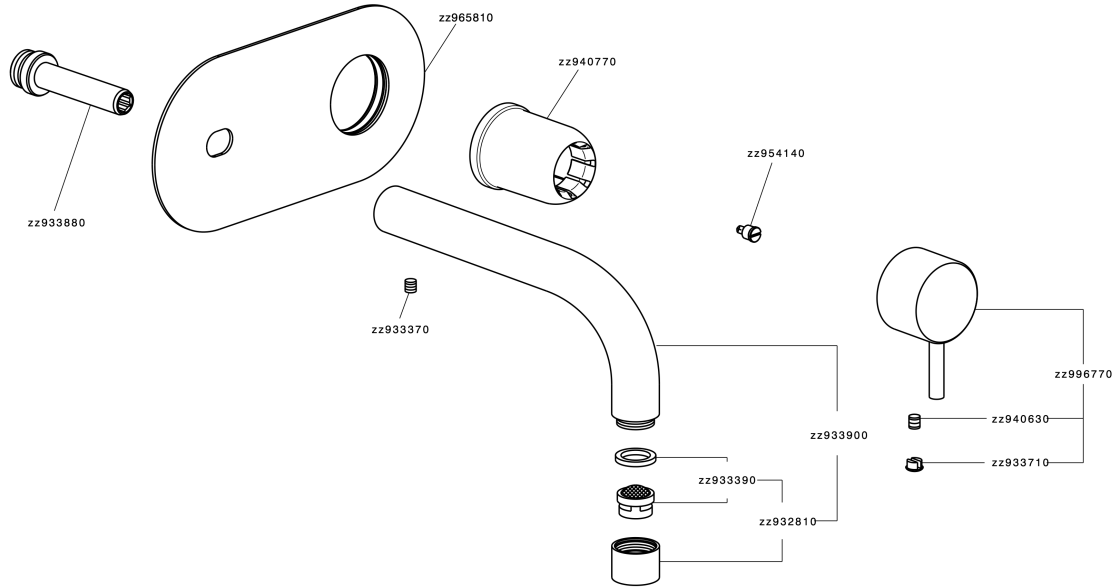

## Exposed part for single lever washbasin valve NUOVA LESS\_LN005511

MODEL **LN005511**

Exposed part for single lever washbasin valve, without concealed part, spout L.250 mm, for item Easy-Box ZA002450-ZA025510

### CHARACTERISTICS

Installation **Concealed**

Required concealed parts **ZA002450**

## Exposed part for single lever washbasin valve NUOVA LESS\_LN005511

LN005511

<https://en.cisal.it/exposed-part-for-single-lever-washbasin-valve-nuova-less-ln005511>

2024-12-22