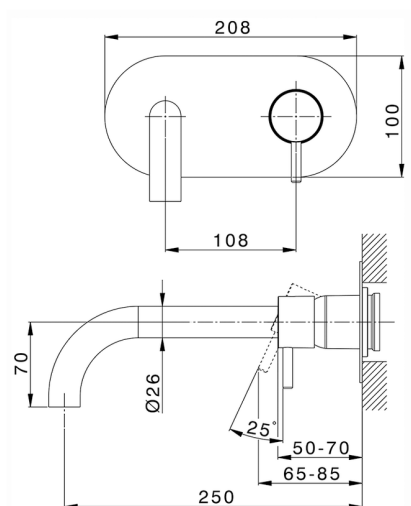

CHARACTERISTICS

Installation **Concealed**

Required concealed parts **ZA002450**