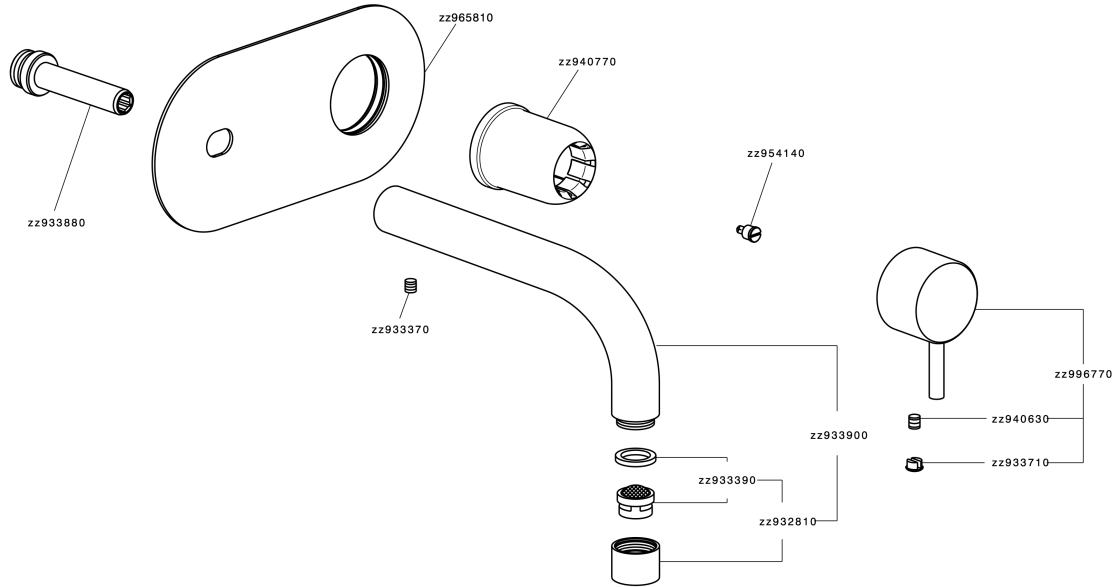

## Exposed part for single lever washbasin valve NUOVA LESS\_LN005511

LN005511

<https://en.cisal.it/exposed-part-for-single-lever-washbasin-valve-nuova-less-ln005511>

2024-12-22