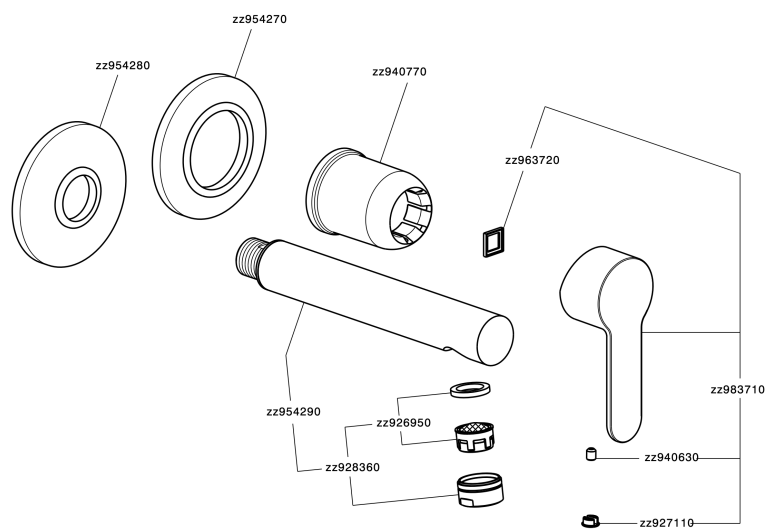

Exposed part for single lever washbasin valve TENDER_C2005510

MODEL **C2005510**

Exposed part for single lever washbasin valve, without concealed part, spout L. 150 mm, for item Easy-Box ZA002450-ZA025510

AVAILABLE FINISHINGS

CHARACTERISTICS

Installation **Concealed**

Required concealed parts **ZA002450**

Exposed part for single lever washbasin valve TENDER_C2005510

C2005510

<https://en.cisal.it/exposed-part-for-single-lever-washbasin-valve-tender-c2005510>