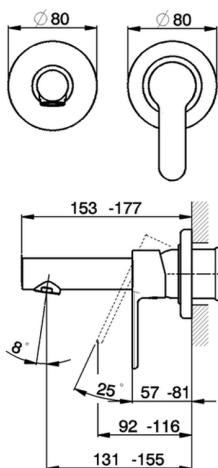

Exposed part for single lever washbasin valve TENDER_C2005510

MODEL **C2005510**

Exposed part for single lever washbasin valve, without concealed part, spout L. 150 mm, for item Easy-Box ZA002450-ZA025510

AVAILABLE FINISHINGS

CHARACTERISTICS

Installation **Concealed**

Required concealed parts **ZA002450**

Exposed part for single lever washbasin valve TENDER_C2005510

C2005510

<https://en.cisal.it/exposed-part-for-single-lever-washbasin-valve-tender-c2005510>