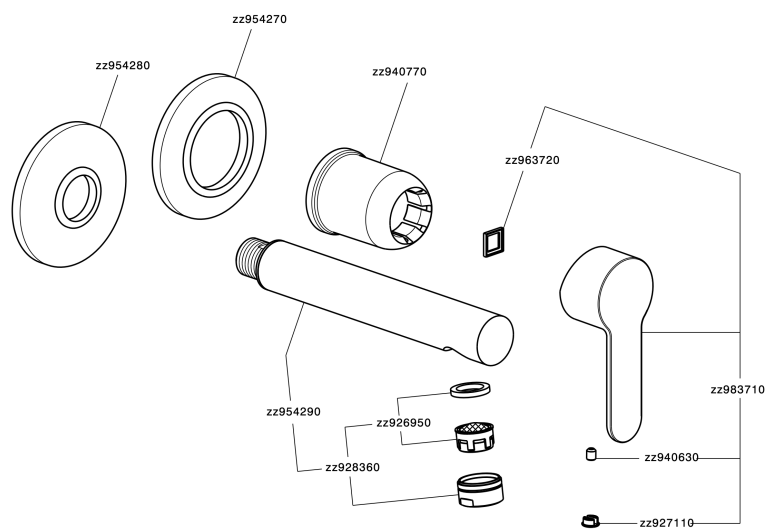

Exposed part for single lever washbasin valve TENDER_C2005510

C2005510

<https://en.cisal.it/exposed-part-for-single-lever-washbasin-valve-tender-c2005510>

2024-12-22