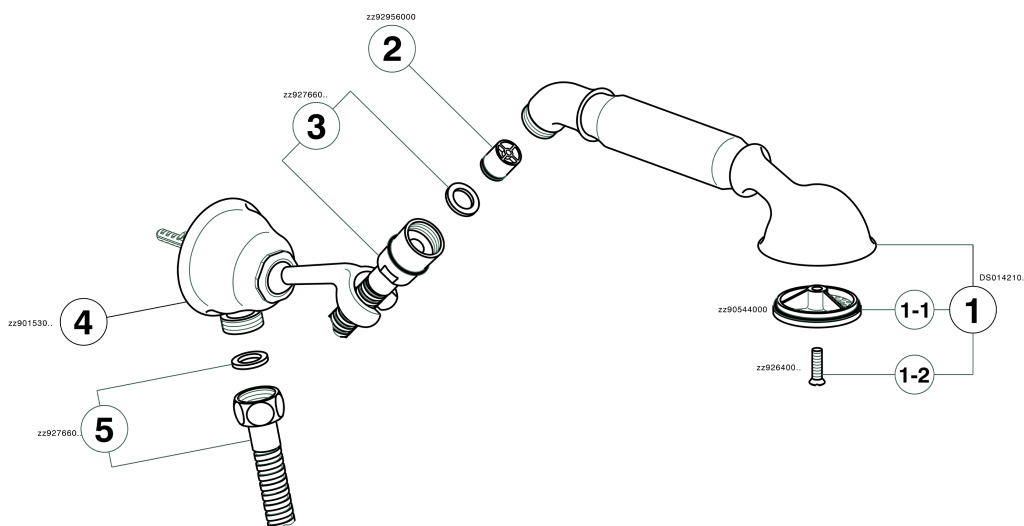

Shower set with wall elbow ARCANA TOSCANA_TS003040

MODEL **TS003040**

Shower set with wall elbow, wall mounted swivel handshower holder, Toscana one spray handshower, Brass 120 cm flexible hose

AVAILABLE FINISHINGS

-  **21** 21 Chrome
-  **24** 24 Gold
-  **26** 26 Old Copper
-  **27** 27 Old Bronze
-  **2A** 2A Satin Brushed Nickel
-  **74** 74 Chrome/Gold

CHARACTERISTICS

Shower set with wall elbow ARCANA TOSCANA_TS003040

TS003040

<https://en.cisal.it/shower-set-with-wall-elbow-arcana-toscana-ts003040>

2025-01-03