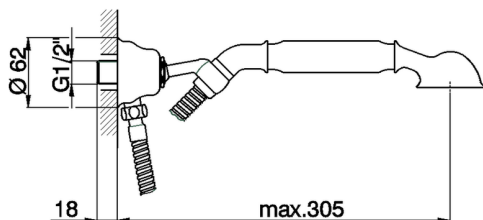

Shower set with wall elbow ARCANA TOSCANA_TS003040

MODEL **TS003040**

Shower set with wall elbow, wall mounted swivel handshower holder, Toscana one spray handshower, Brass 120 cm flexible hose

AVAILABLE FINISHINGS

-  **21** 21 Chrome
-  **24** 24 Gold
-  **26** 26 Old Copper
-  **27** 27 Old Bronze
-  **2A** 2A Satin Brushed Nickel
-  **74** 74 Chrome/Gold

CHARACTERISTICS

Shower set with wall elbow ARCANA TOSCANA_TS003040

TS003040

<https://en.cisal.it/shower-set-with-wall-elbow-arcana-toscana-ts003040>

2025-01-03