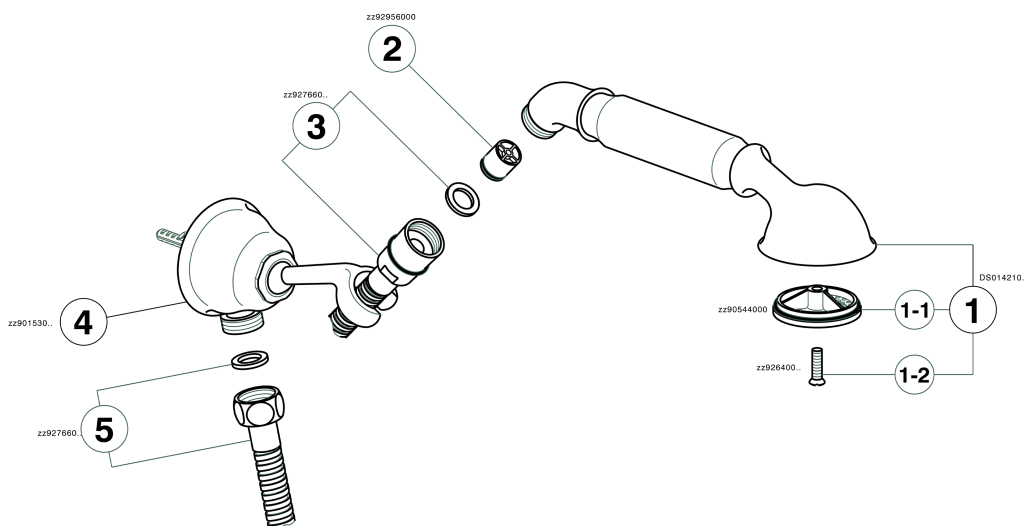

Shower set with wall elbow ARCANA TOSCANA_TS003040

TS003040

<https://en.cisal.it/shower-set-with-wall-elbow-arcana-toscana-ts003040>

2025-01-03