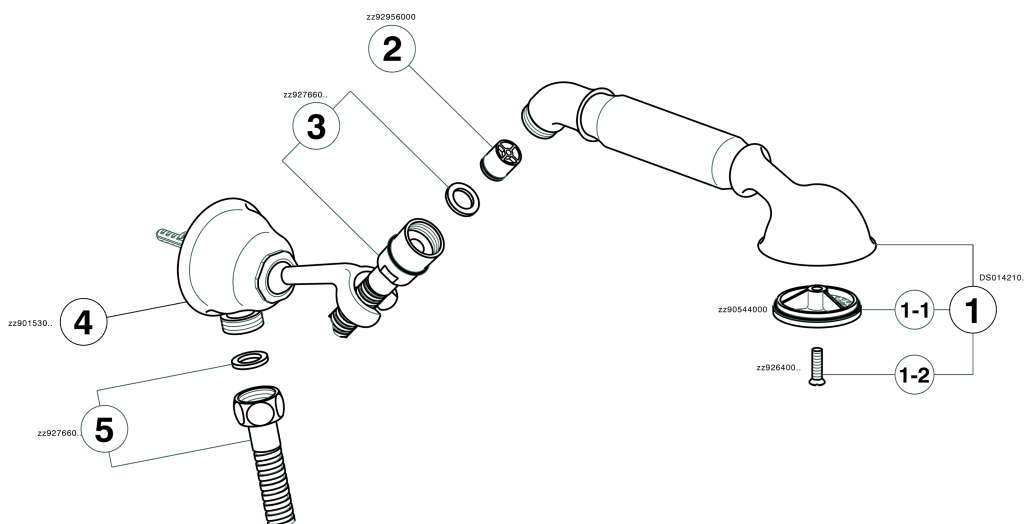

Shower set with wall elbow ARCANA TOSCANA_TS003040

TS003040

<https://en.cisal.it/shower-set-with-wall-elbow-arcana-toscana-ts003040>

2024-12-22