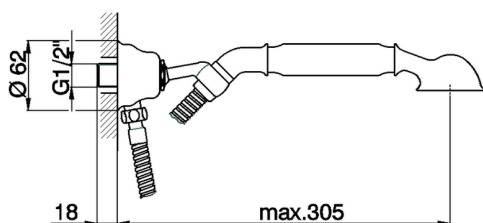

AVAILABLE FINISHINGS

- **21** 21 Chrome
- **24** 24 Gold
- **26** 26 Old Copper
- **27** 27 Old Bronze
- **2A** 2A Satin Brushed Nickel
- **74** 74 Chrome/Gold