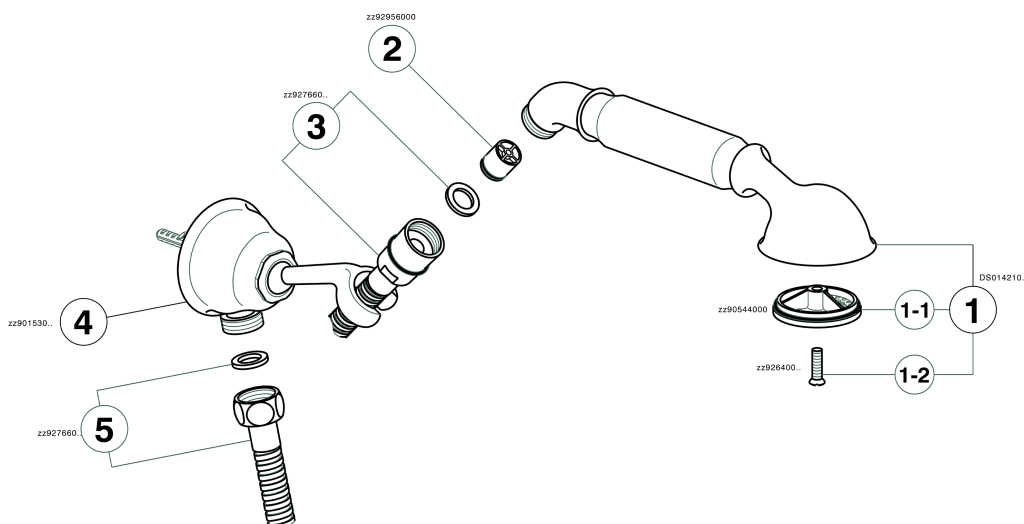

## Shower set with wall elbow ARCANA TOSCANA\_TS003040

MODEL **TS003040**

Shower set with wall elbow, wall mounted swivel handshower holder, Toscana one spray handshower, Brass 120 cm flexible hose

## Shower set with wall elbow ARCANA TOSCANA\_TS003040

TS003040

<https://en.cisal.it/shower-set-with-wall-elbow-arcana-toscana-ts003040>

2025-01-03