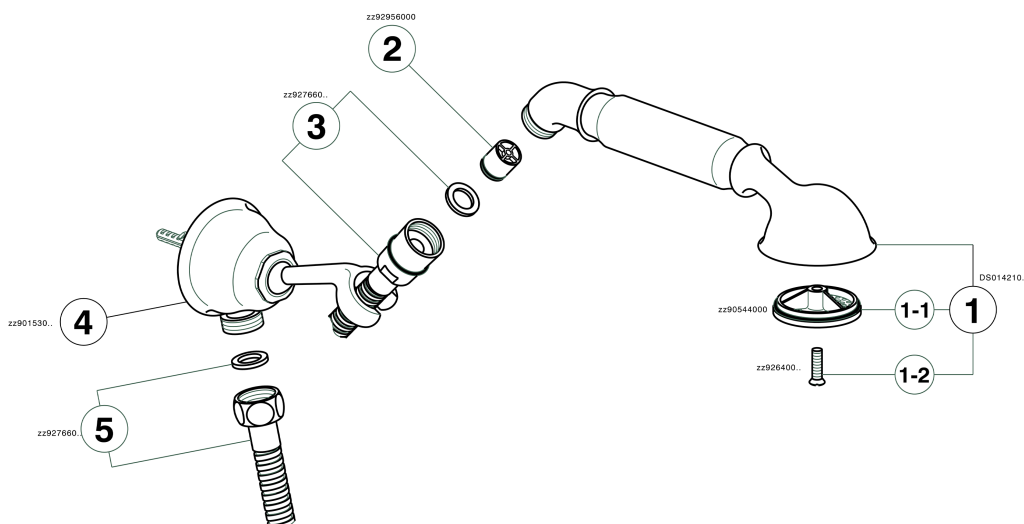

Shower set with wall elbow ARCANA TOSCANA_TS003040

TS003040

<https://en.cisal.it/shower-set-with-wall-elbow-arcana-toscana-ts003040>

2025-01-03