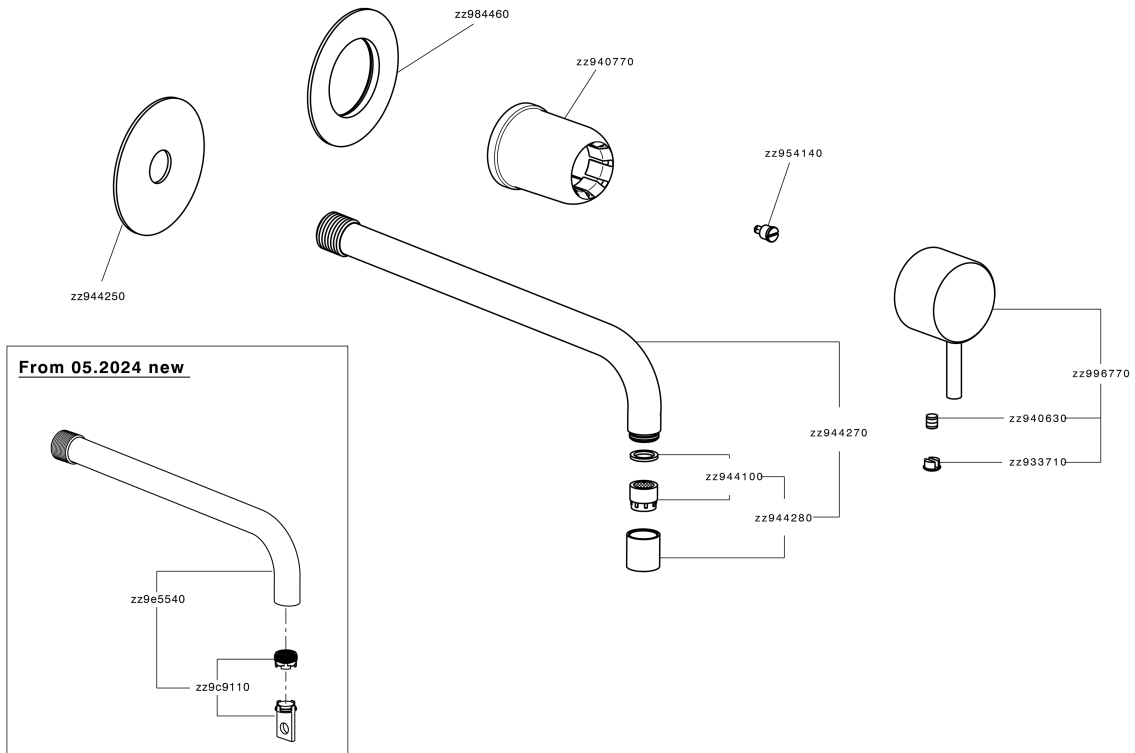

Exposed part for single lever washbasin valve LESS MINIMAL_LM005517

MODEL **LM005517**

Exposed part for single lever washbasin valve, without concealed part, for item Easy-Box ZA002450-ZA025510

AVAILABLE FINISHINGS

-  **21** 21 Chrome
-  **2F** 2F Brushed Nickel
-  **40** 40 Matt Black
-  **4Q** 4Q Matt White

CHARACTERISTICS

Installation **Concealed**

Required concealed parts **ZA002450**

Exposed part for single lever washbasin valve LESS MINIMAL_LM005517

LM005517

<https://en.cisal.it/exposed-part-for-single-lever-washbasin-valve-less-minimal-lm005517>

2026-04-06