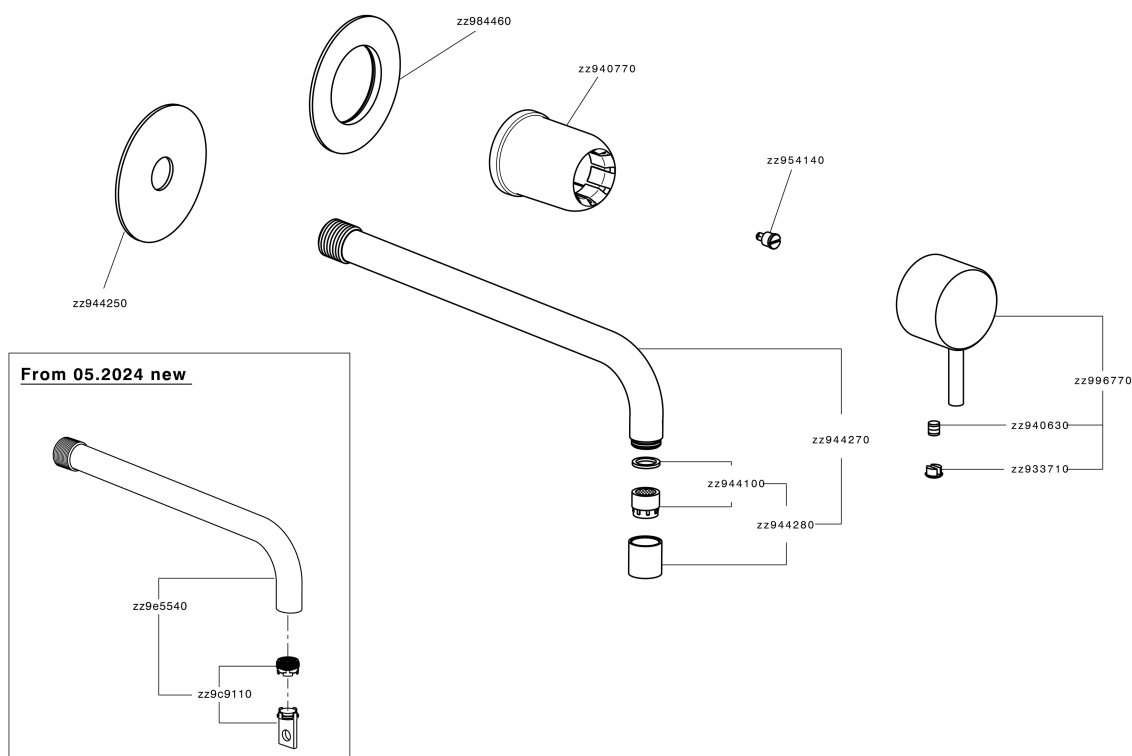

Exposed part for single lever washbasin valve LESS MINIMAL_LM005517

MODEL **LM005517**

Exposed part for single lever washbasin valve, without concealed part, for item Easy-Box ZA002450-ZA025510

AVAILABLE FINISHINGS

-  **21** 21 Chrome
-  **2F** 2F Brushed Nickel
-  **40** 40 Matt Black
-  **4Q** 4Q Matt White

CHARACTERISTICS

Installation **Concealed**

Required concealed parts **ZA002450**

Exposed part for single lever washbasin valve LESS MINIMAL_LM005517

LM005517

<https://en.cisal.it/exposed-part-for-single-lever-washbasin-valve-less-minimal-lm005517>

2026-04-29