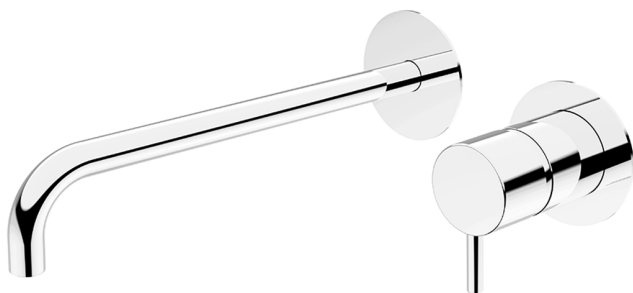

Exposed part for single lever washbasin valve LESS MINIMAL_LM005517

MODEL **LM005517**

Exposed part for single lever washbasin valve, without concealed part, for item Easy-Box ZA002450-ZA025510

AVAILABLE FINISHINGS

-  **21** 21 Chrome
-  **2F** 2F Brushed Nickel
-  **40** 40 Matt Black
-  **4Q** 4Q Matt White

CHARACTERISTICS

Installation **Concealed**

Required concealed parts **ZA002450**

Exposed part for single lever washbasin valve LESS MINIMAL_LM005517

LM005517

<https://en.cisal.it/exposed-part-for-single-lever-washbasin-valve-less-minimal-lm005517>

2026-04-06