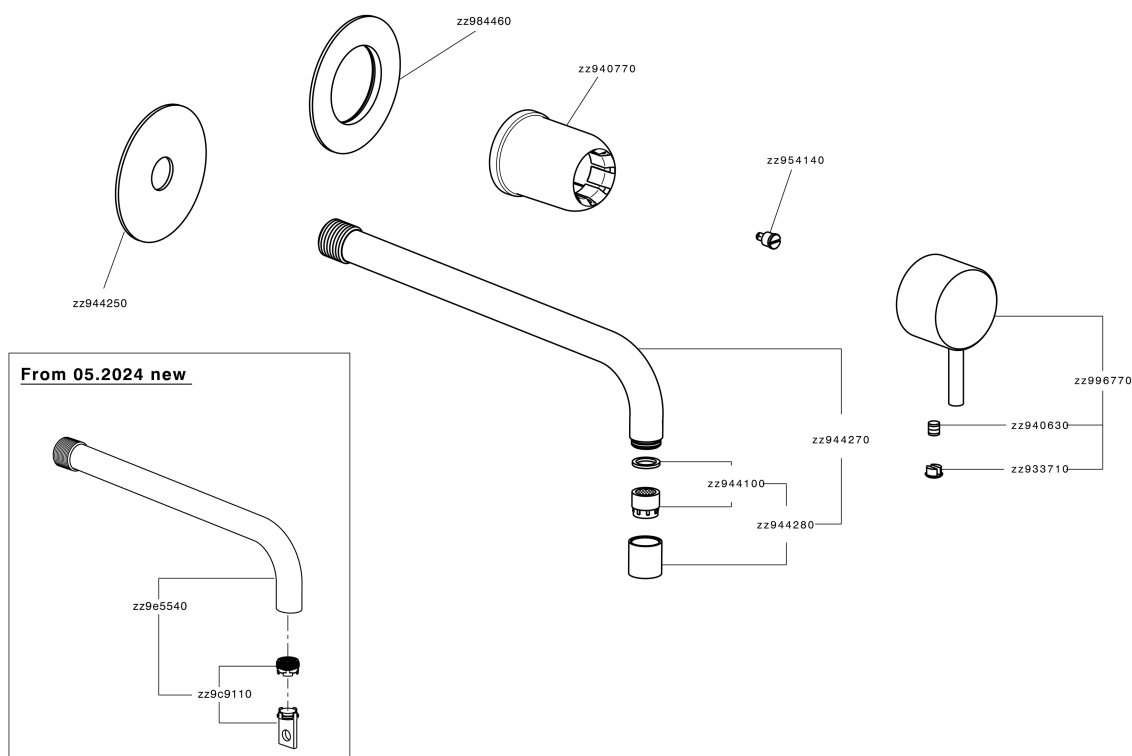

## Exposed part for single lever washbasin valve LESS MINIMAL\_LM005517

MODEL **LM005517**

Exposed part for single lever washbasin valve, without concealed part, for item Easy-Box ZA002450-ZA025510

### CHARACTERISTICS

Installation **Concealed**  
 Required concealed parts **ZA002450**

## Exposed part for single lever washbasin valve LESS MINIMAL\_LM005517

LM005517

<https://en.cisal.it/exposed-part-for-single-lever-washbasin-valve-less-minimal-lm005517>

2026-06-14