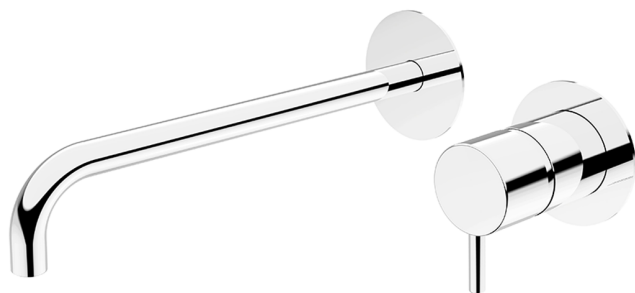

## Exposed part for single lever washbasin valve LESS MINIMAL\_LM005517

MODEL **LM005517**

Exposed part for single lever washbasin valve, without concealed part, for item Easy-Box ZA002450-ZA025510

### AVAILABLE FINISHINGS

-  **21** 21 Chrome
-  **2F** 2F Brushed Nickel
-  **40** 40 Matt Black
-  **4Q** 4Q Matt White

## Exposed part for single lever washbasin valve LESS MINIMAL\_LM005517

LM005517

<https://en.cisal.it/exposed-part-for-single-lever-washbasin-valve-less-minimal-lm005517>

2026-06-14