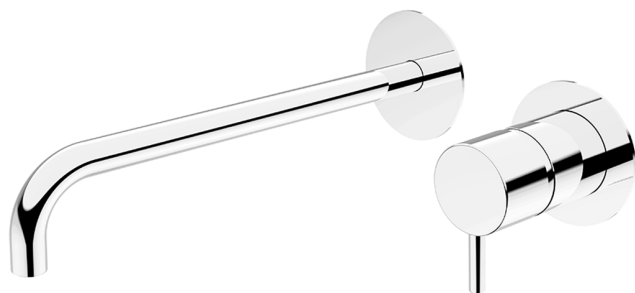

Exposed part for single lever washbasin valve LESS MINIMAL_LM005517

MODEL **LM005517**

Exposed part for single lever washbasin valve, without concealed part, for item Easy-Box ZA002450-ZA025510

AVAILABLE FINISHINGS

-  **21** 21 Chrome
-  **2F** 2F Brushed Nickel
-  **40** 40 Matt Black
-  **4Q** 4Q Matt White

CHARACTERISTICS

Installation **Concealed**

Required concealed parts **ZA002450**

Exposed part for single lever washbasin valve LESS MINIMAL_LM005517

LM005517

<https://en.cisal.it/exposed-part-for-single-lever-washbasin-valve-less-minimal-lm005517>

2026-04-29