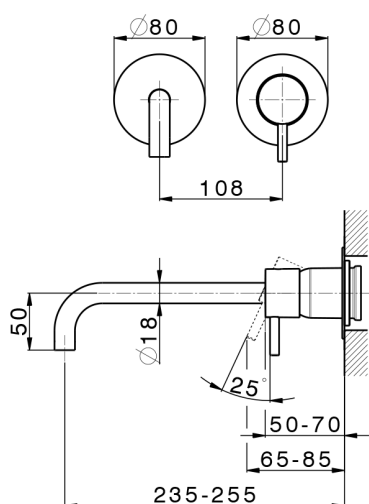

Exposed part for single lever washbasin valve LESS MINIMAL_LM005517

MODEL **LM005517**

Exposed part for single lever washbasin valve, without concealed part, for item Easy-Box ZA002450-ZA025510

AVAILABLE FINISHINGS

-  **21** 21 Chrome
-  **2F** 2F Brushed Nickel
-  **40** 40 Matt Black
-  **4Q** 4Q Matt White

CHARACTERISTICS

Installation **Concealed**

Required concealed parts **ZA002450**

Exposed part for single lever washbasin valve LESS MINIMAL_LM005517

LM005517

<https://en.cisal.it/exposed-part-for-single-lever-washbasin-valve-less-minimal-lm005517>

2026-04-29