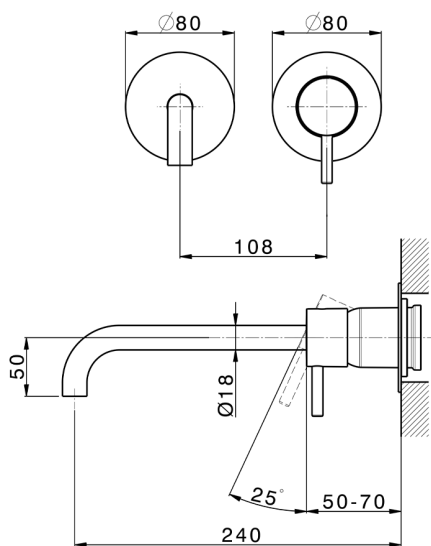

Exposed part for single lever washbasin valve LESS MINIMAL_LM005517

MODEL **LM005517**

Exposed part for single lever washbasin valve, without concealed part, for item Easy-Box ZA002450-ZA025510

AVAILABLE FINISHINGS

-  **21** 21 Chrome
-  **2F** 2F Brushed Nickel
-  **40** 40 Matt Black
-  **4Q** 4Q Matt White

CHARACTERISTICS

Installation **Concealed**

Required concealed parts **ZA002450**

Exposed part for single lever washbasin valve LESS MINIMAL_LM005517

LM005517

<https://en.cisal.it/exposed-part-for-single-lever-washbasin-valve-less-minimal-lm005517>

2026-04-06