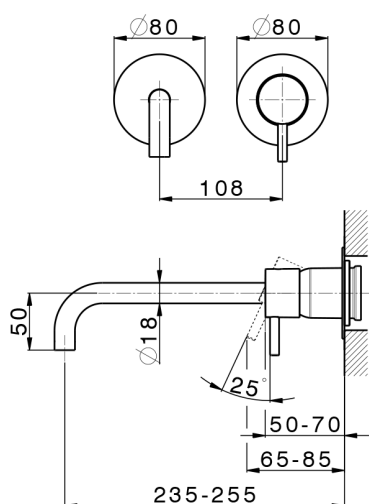

## Exposed part for single lever washbasin valve LESS MINIMAL\_LM005517

MODEL **LM005517**

Exposed part for single lever washbasin valve, without concealed part, for item Easy-Box ZA002450-ZA025510

## Exposed part for single lever washbasin valve LESS MINIMAL\_LM005517

LM005517

<https://en.cisal.it/exposed-part-for-single-lever-washbasin-valve-less-minimal-lm005517>

2026-06-14