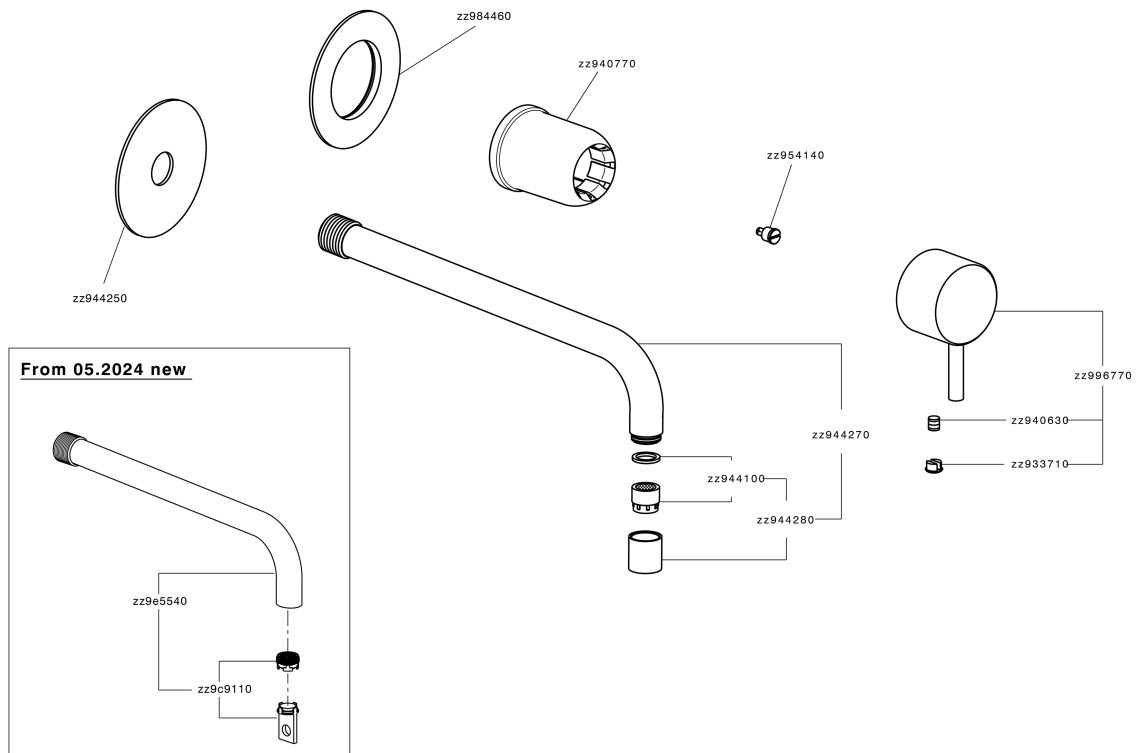

Exposed part for single lever washbasin valve LESS MINIMAL_LM005517

LM005517

<https://en.cisal.it/exposed-part-for-single-lever-washbasin-valve-less-minimal-lm005517>

2026-06-14