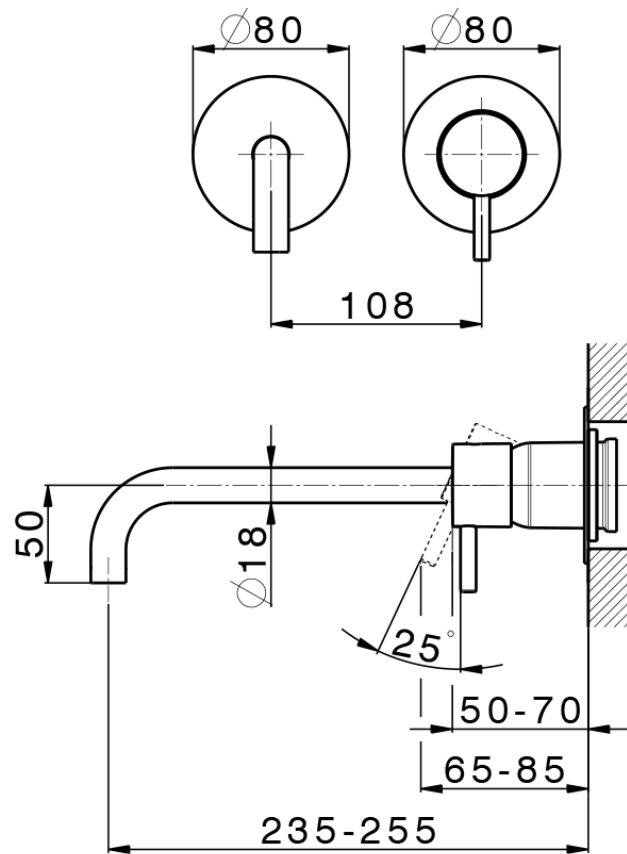

## Exposed part for single lever washbasin valve LESS MINIMAL\_LM005517

LM005517

<https://en.cisal.it/exposed-part-for-single-lever-washbasin-valve-less-minimal-lm005517>

2026-05-19