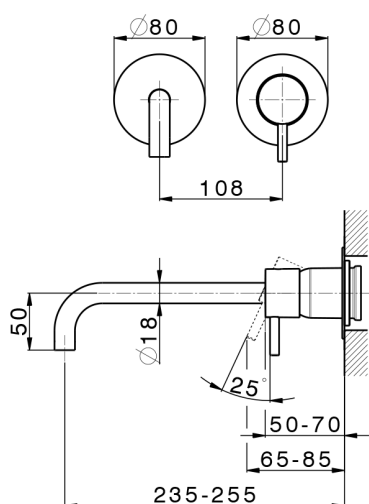

Exposed part for single lever washbasin valve LESS MINIMAL_LM005517

MODEL **LM005517**

Exposed part for single lever washbasin valve, without concealed part, for item Easy-Box ZA002450-ZA025510

AVAILABLE FINISHINGS

-  **21** 21 Chrome
-  **2F** 2F Brushed Nickel
-  **40** 40 Matt Black
-  **4Q** 4Q Matt White

CHARACTERISTICS

Installation **Concealed**

Required concealed parts **ZA002450**

Exposed part for single lever washbasin valve LESS MINIMAL_LM005517

LM005517

<https://en.cisal.it/exposed-part-for-single-lever-washbasin-valve-less-minimal-lm005517>

2026-04-28