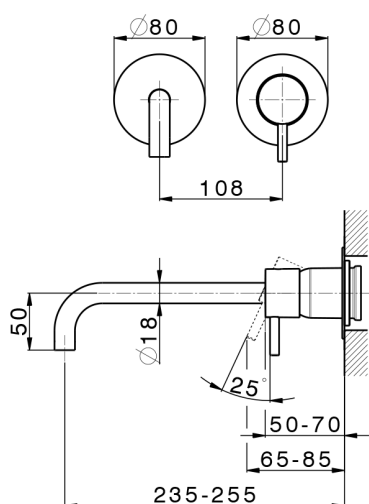

Exposed part for single lever washbasin valve LESS MINIMAL_LM005517

MODEL **LM005517**

Exposed part for single lever washbasin valve, without concealed part, for item Easy-Box ZA002450-ZA025510

AVAILABLE FINISHINGS

- **21** 21 Chrome
- **2F** 2F Brushed Nickel
- **40** 40 Matt Black
- **4Q** 4Q Matt White

CHARACTERISTICS

Installation **Concealed**

Required concealed parts **ZA002450**