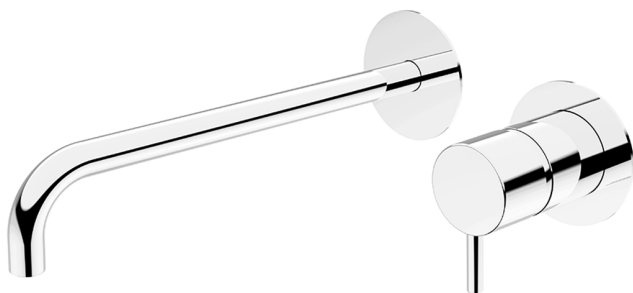

Exposed part for single lever washbasin valve LESS MINIMAL_LM005517

MODEL **LM005517**

Exposed part for single lever washbasin valve, without concealed part, for item Easy-Box ZA002450-ZA025510

AVAILABLE FINISHINGS

-  **21** 21 Chrome
-  **2F** 2F Brushed Nickel
-  **40** 40 Matt Black
-  **4Q** 4Q Matt White

CHARACTERISTICS

Installation **Concealed**

Required concealed parts **ZA002450**

Exposed part for single lever washbasin valve LESS MINIMAL_LM005517

LM005517

<https://en.cisal.it/exposed-part-for-single-lever-washbasin-valve-less-minimal-lm005517>

2026-04-28