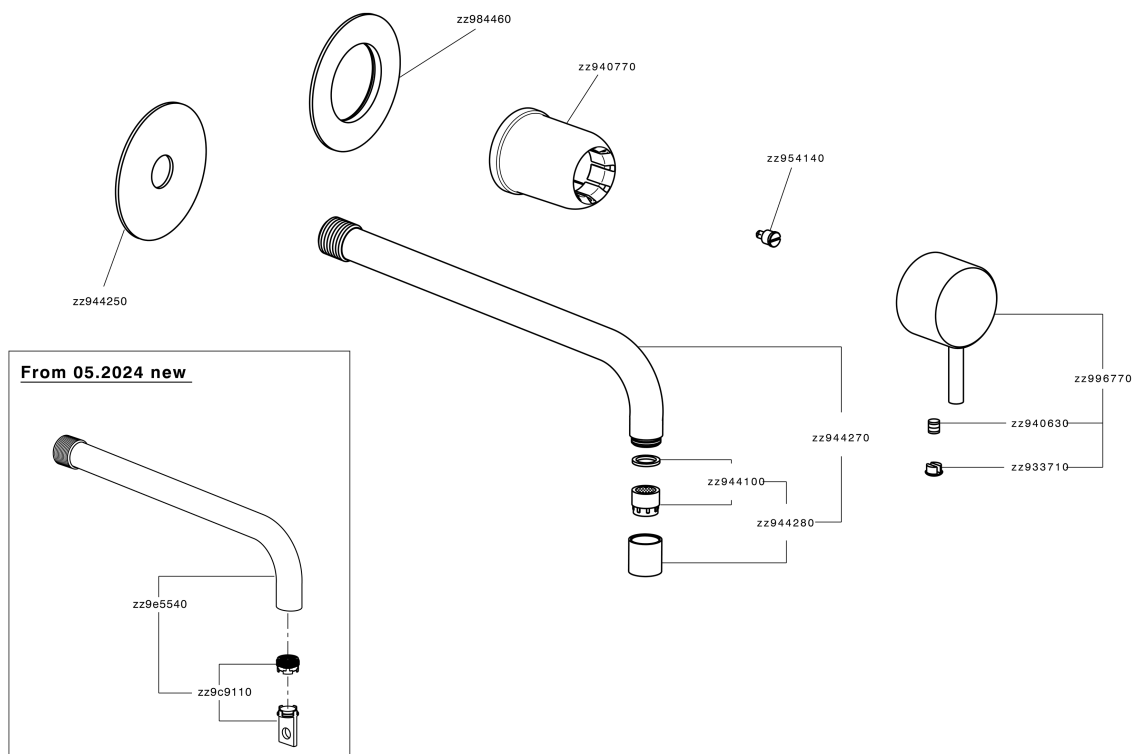

Exposed part for single lever washbasin valve LESS MINIMAL_LM005517

MODEL **LM005517**

Exposed part for single lever washbasin valve, without concealed part, for item Easy-Box ZA002450-ZA025510

AVAILABLE FINISHINGS

-  **21** 21 Chrome
-  **2F** 2F Brushed Nickel
-  **40** 40 Matt Black
-  **4Q** 4Q Matt White

CHARACTERISTICS

Installation **Concealed**

Required concealed parts **ZA002450**

Exposed part for single lever washbasin valve LESS MINIMAL_LM005517

LM005517

<https://en.cisal.it/exposed-part-for-single-lever-washbasin-valve-less-minimal-lm005517>

2026-04-28