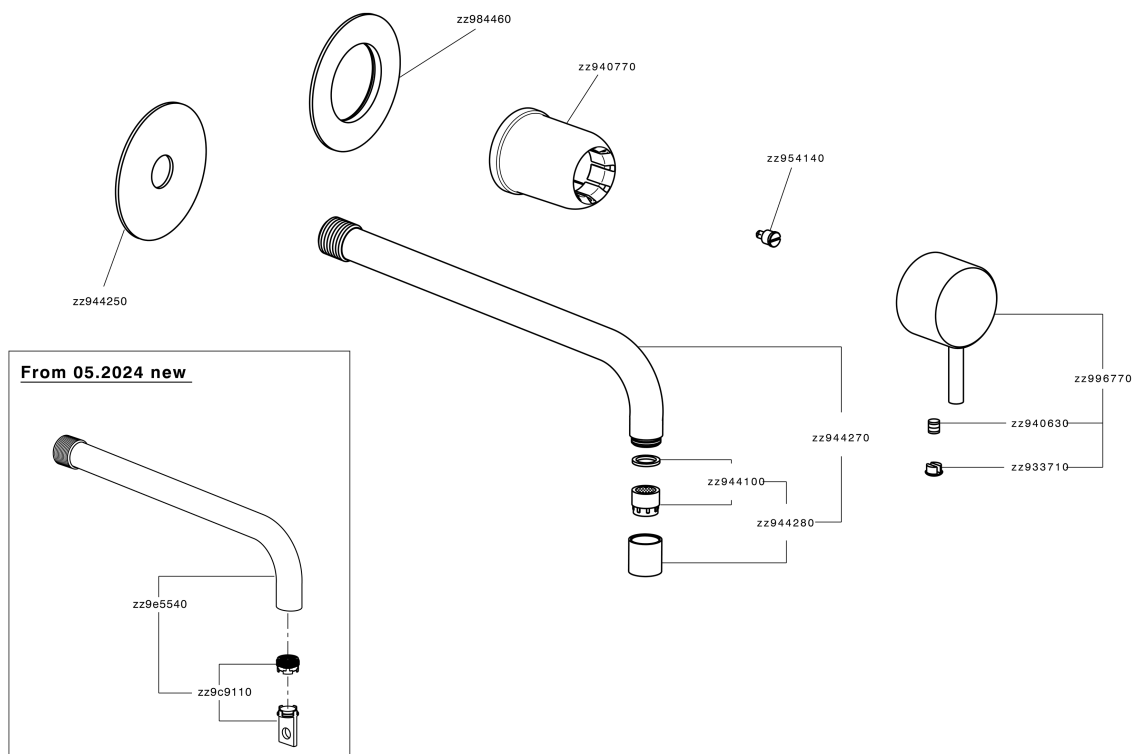

## Exposed part for single lever washbasin valve LESS MINIMAL\_LM005517

MODEL **LM005517**

Exposed part for single lever washbasin valve, without concealed part, for item Easy-Box ZA002450-ZA025510

### CHARACTERISTICS

Installation **Concealed**

Required concealed parts **ZA002450**

## Exposed part for single lever washbasin valve LESS MINIMAL\_LM005517

LM005517

<https://en.cisal.it/exposed-part-for-single-lever-washbasin-valve-less-minimal-lm005517>

2026-05-19