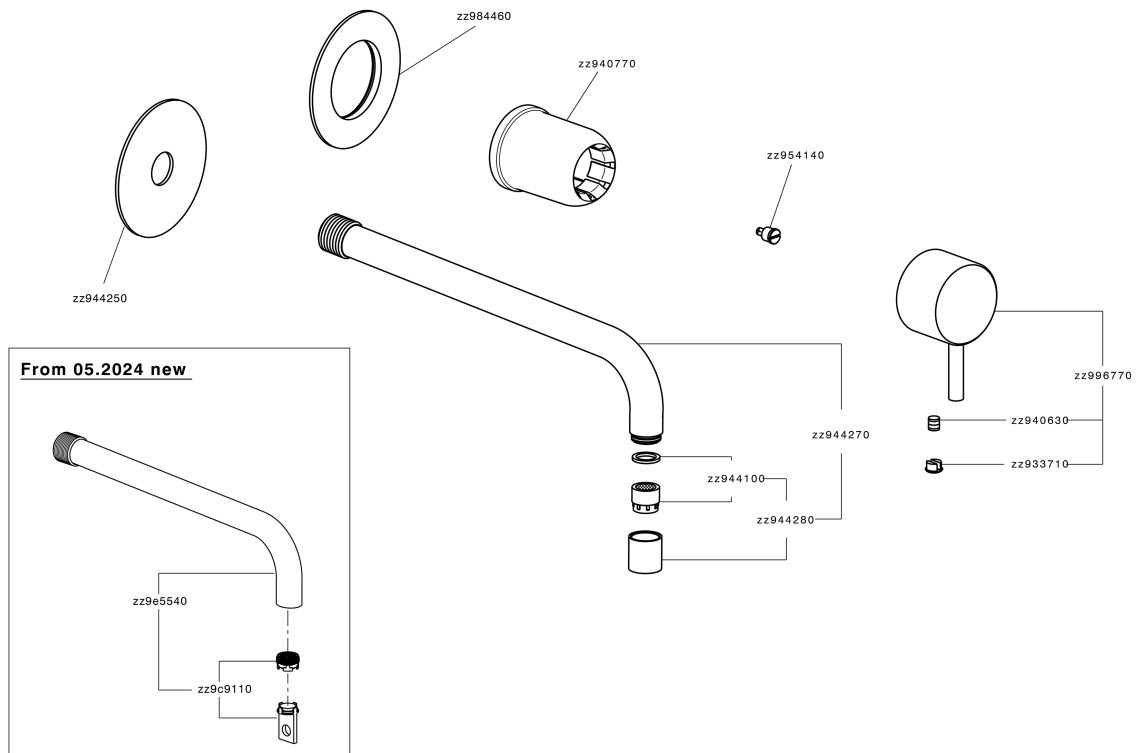

Exposed part for single lever washbasin valve LESS MINIMAL_LM005517

LM005517

<https://en.cisal.it/exposed-part-for-single-lever-washbasin-valve-less-minimal-lm005517>

2026-04-28