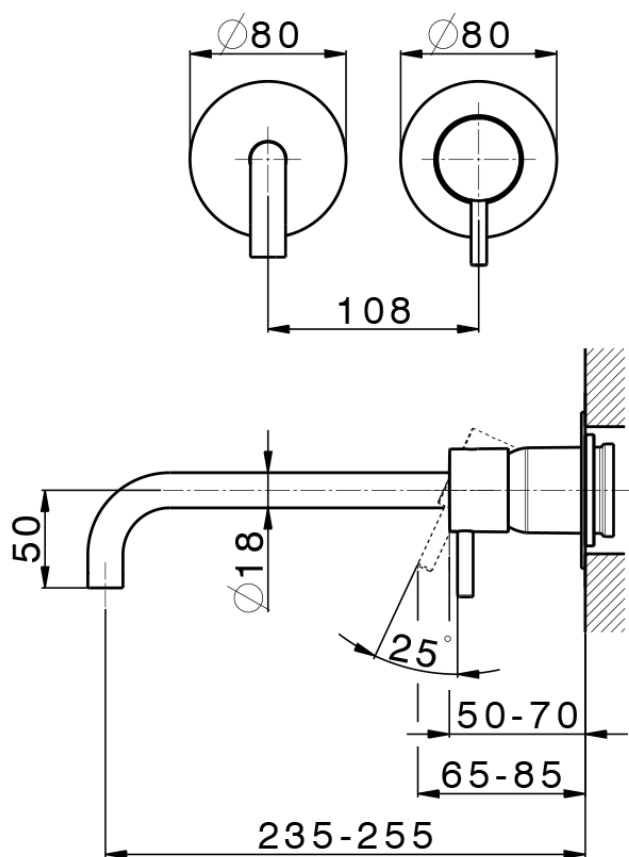

Exposed part for single lever washbasin valve LESS MINIMAL_LM005517

LM005517

<https://en.cisal.it/exposed-part-for-single-lever-washbasin-valve-less-minimal-lm005517>

2026-06-14