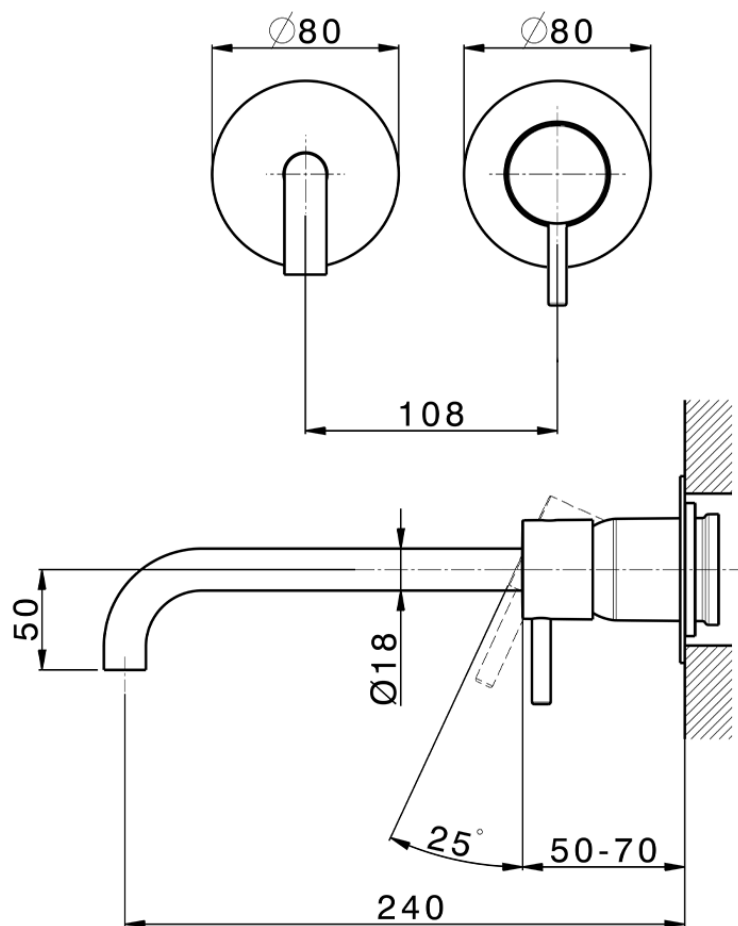

Exposed part for single lever washbasin valve LESS MINIMAL_LM005517

LM005517

<https://en.cisal.it/exposed-part-for-single-lever-washbasin-valve-less-minimal-lm005517>

2026-04-06