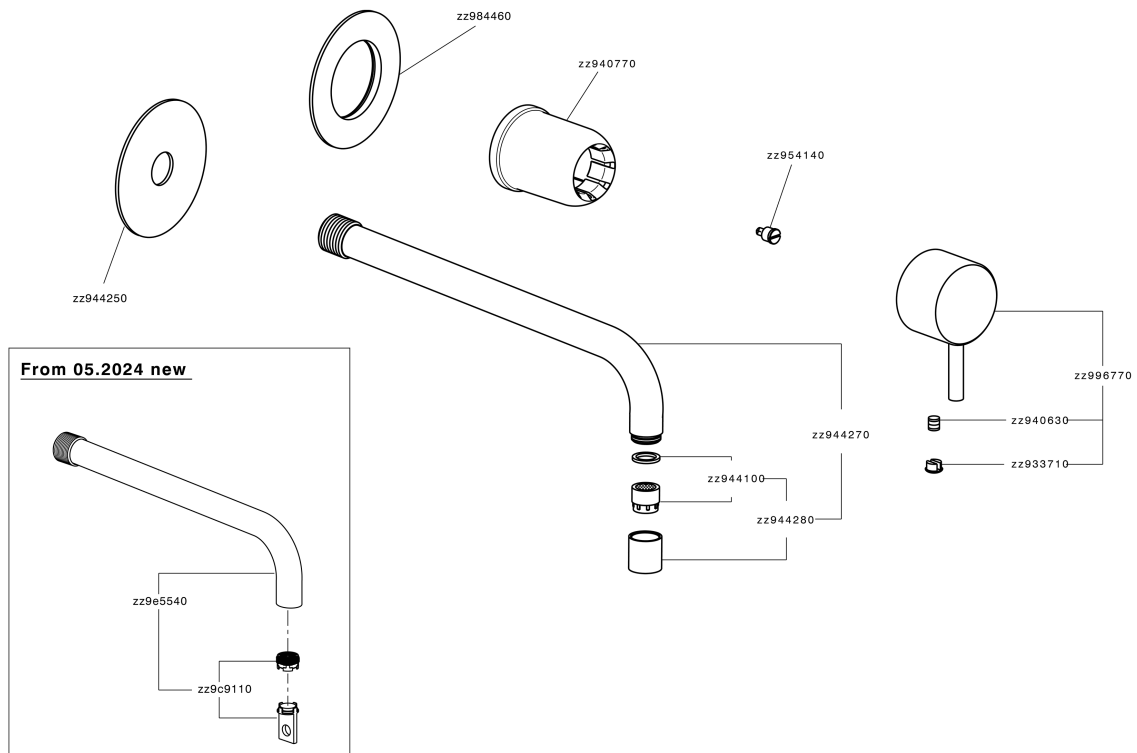

## Exposed part for single lever washbasin valve LESS MINIMAL\_LM005517

MODEL **LM005517**

Exposed part for single lever washbasin valve, without concealed part, for item Easy-Box ZA002450-ZA025510

### CHARACTERISTICS

Installation **Concealed**

Required concealed parts **ZA002450**

## Exposed part for single lever washbasin valve LESS MINIMAL\_LM005517

LM005517

<https://en.cisal.it/exposed-part-for-single-lever-washbasin-valve-less-minimal-lm005517>

2026-06-14