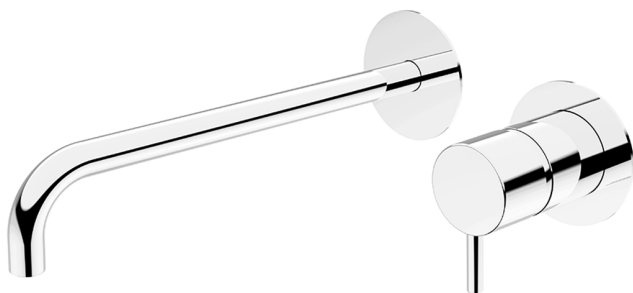

## Exposed part for single lever washbasin valve LESS MINIMAL\_LM005517

MODEL **LM005517**

Exposed part for single lever washbasin valve, without concealed part, for item Easy-Box ZA002450-ZA025510

### AVAILABLE FINISHINGS

-  **21** 21 Chrome
-  **2F** 2F Brushed Nickel
-  **40** 40 Matt Black
-  **4Q** 4Q Matt White

## Exposed part for single lever washbasin valve LESS MINIMAL\_LM005517

LM005517

<https://en.cisal.it/exposed-part-for-single-lever-washbasin-valve-less-minimal-lm005517>

2026-06-14