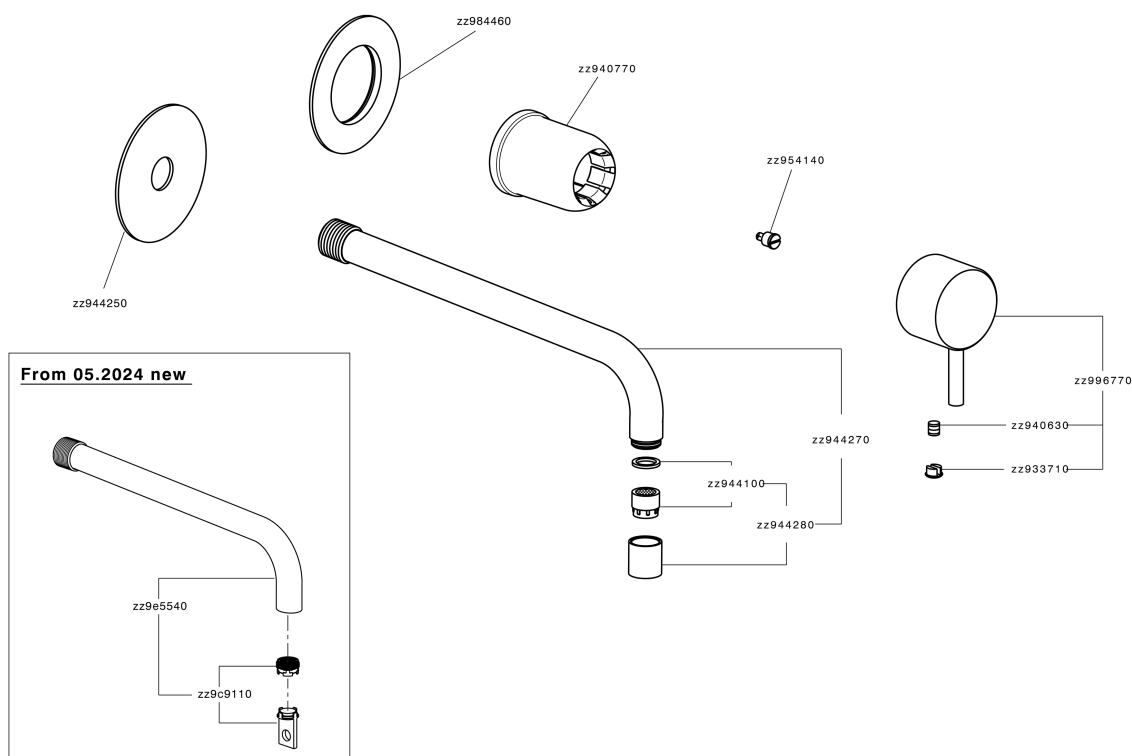

Exposed part for single lever washbasin valve LESS MINIMAL_LM005517

LM005517

<https://en.cisal.it/exposed-part-for-single-lever-washbasin-valve-less-minimal-lm005517>

2026-05-19