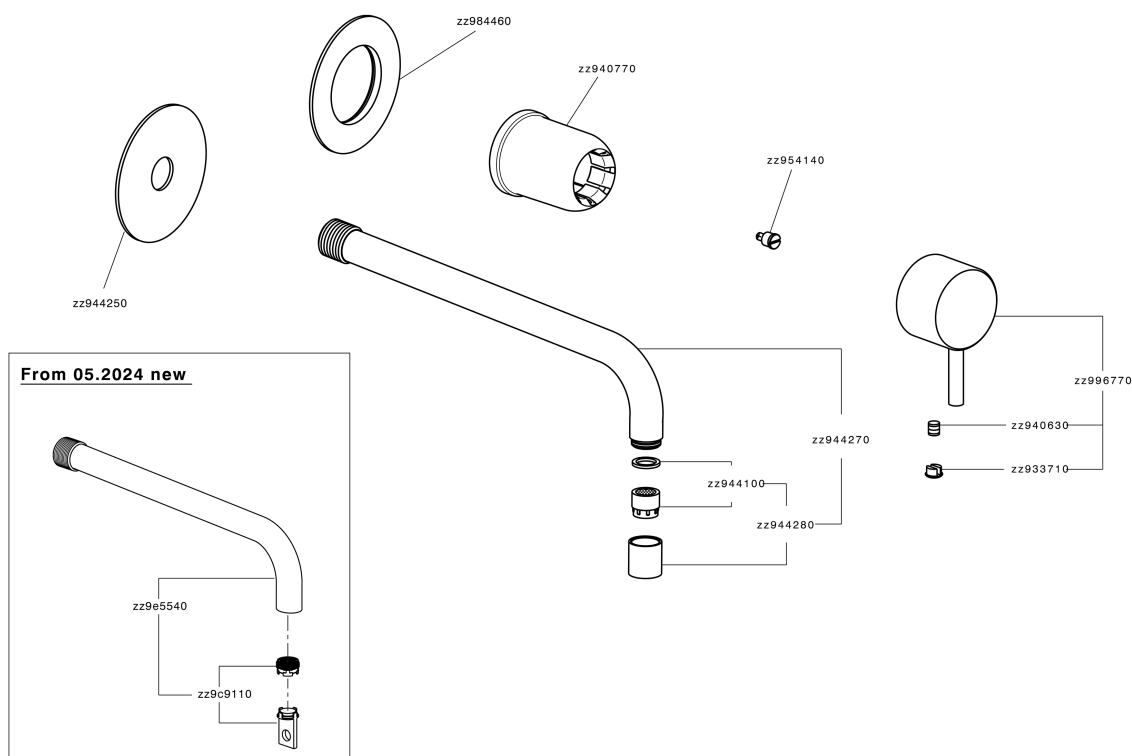

## Exposed part for single lever washbasin valve LESS MINIMAL\_LM005517

LM005517

<https://en.cisal.it/exposed-part-for-single-lever-washbasin-valve-less-minimal-lm005517>

2026-04-06