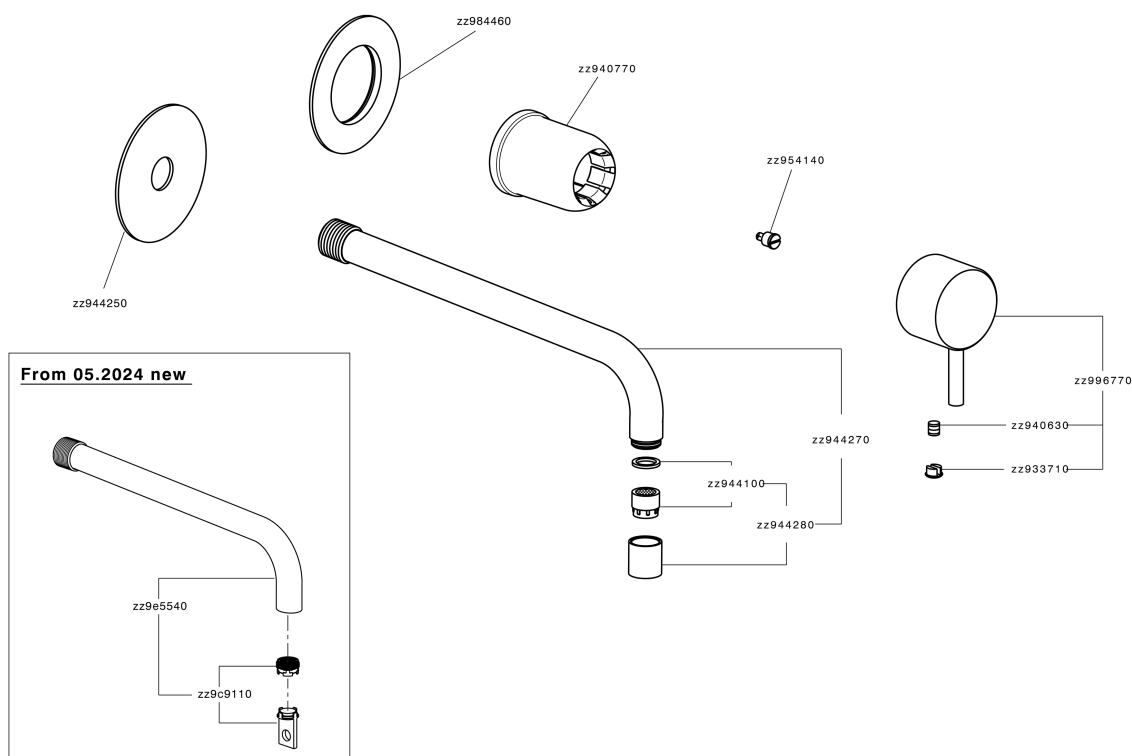

Exposed part for single lever washbasin valve LESS MINIMAL_LM005517

LM005517

<https://en.cisal.it/exposed-part-for-single-lever-washbasin-valve-less-minimal-lm005517>

2026-06-13