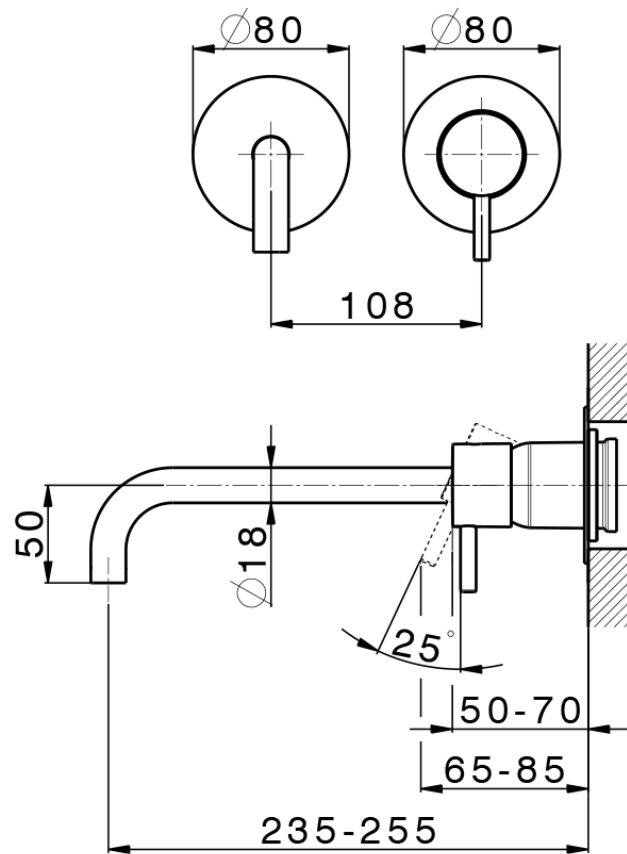

Exposed part for single lever washbasin valve LESS MINIMAL_LM005517

LM005517

<https://en.cisal.it/exposed-part-for-single-lever-washbasin-valve-less-minimal-lm005517>

2026-04-28