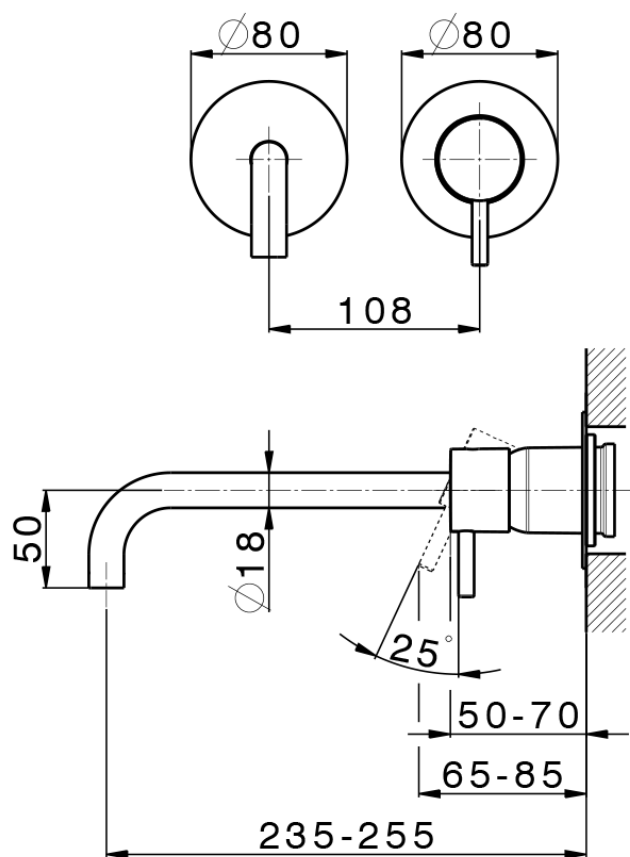

Exposed part for single lever washbasin valve LESS MINIMAL_LM005517

LM005517

<https://en.cisal.it/exposed-part-for-single-lever-washbasin-valve-less-minimal-lm005517>

2026-06-13