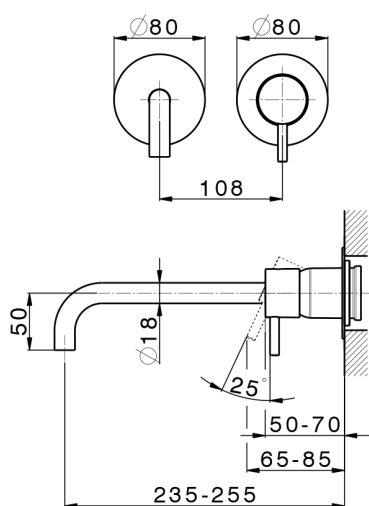

Exposed part for single lever washbasin valve LESS MINIMAL_LM005517

MODEL **LM005517**

Exposed part for single lever washbasin valve, without concealed part, for item Easy-Box ZA002450-ZA025510

AVAILABLE FINISHINGS

-  **21** 21 Chrome
-  **2F** 2F Brushed Nickel
-  **40** 40 Matt Black
-  **4Q** 4Q Matt White

CHARACTERISTICS

Installation **Concealed**

Required concealed parts **ZA002450**

Exposed part for single lever washbasin valve LESS MINIMAL_LM005517

LM005517

<https://en.cisal.it/exposed-part-for-single-lever-washbasin-valve-less-minimal-lm005517>

2026-04-28