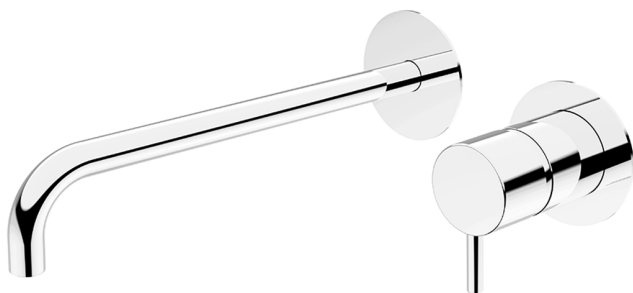

## Exposed part for single lever washbasin valve LESS MINIMAL\_LM005517

MODEL **LM005517**

Exposed part for single lever washbasin valve, without concealed part, for item Easy-Box ZA002450-ZA025510

### AVAILABLE FINISHINGS

-  **21** 21 Chrome
-  **2F** 2F Brushed Nickel
-  **40** 40 Matt Black
-  **4Q** 4Q Matt White

## Exposed part for single lever washbasin valve LESS MINIMAL\_LM005517

LM005517

<https://en.cisal.it/exposed-part-for-single-lever-washbasin-valve-less-minimal-lm005517>

2026-06-13