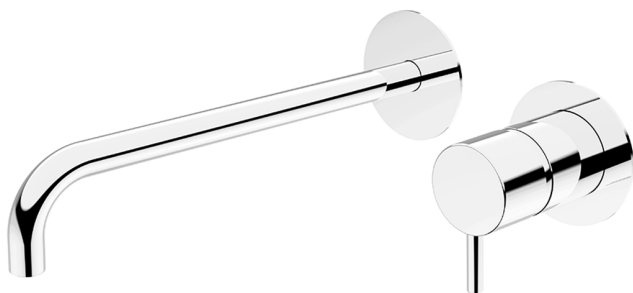

## Exposed part for single lever washbasin valve LESS MINIMAL\_LM005517

MODEL **LM005517**

Exposed part for single lever washbasin valve, without concealed part, for item Easy-Box ZA002450-ZA025510

### AVAILABLE FINISHINGS

-  **21** 21 Chrome
-  **2F** 2F Brushed Nickel
-  **40** 40 Matt Black
-  **4Q** 4Q Matt White

## Exposed part for single lever washbasin valve LESS MINIMAL\_LM005517

LM005517

<https://en.cisal.it/exposed-part-for-single-lever-washbasin-valve-less-minimal-lm005517>

2026-05-19