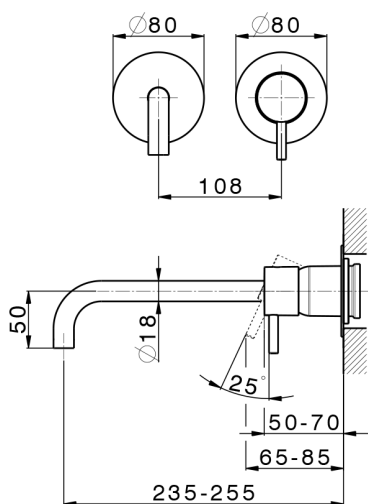

## Exposed part for single lever washbasin valve LESS MINIMAL\_LM005517

MODEL **LM005517**

Exposed part for single lever washbasin valve, without concealed part, for item Easy-Box ZA002450-ZA025510

## Exposed part for single lever washbasin valve LESS MINIMAL\_LM005517

LM005517

<https://en.cisal.it/exposed-part-for-single-lever-washbasin-valve-less-minimal-lm005517>

2026-06-13