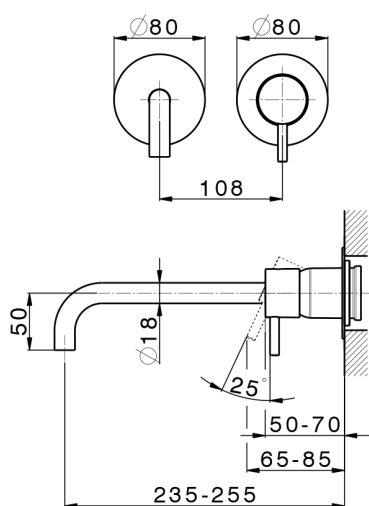

Exposed part for single lever washbasin valve LESS MINIMAL_LM005517

MODEL **LM005517**

Exposed part for single lever washbasin valve, without concealed part, for item Easy-Box ZA002450-ZA025510

AVAILABLE FINISHINGS

- **21** 21 Chrome
- **2F** 2F Brushed Nickel
- **40** 40 Matt Black
- **4Q** 4Q Matt White

CHARACTERISTICS

Installation **Concealed**

Required concealed parts **ZA002450**