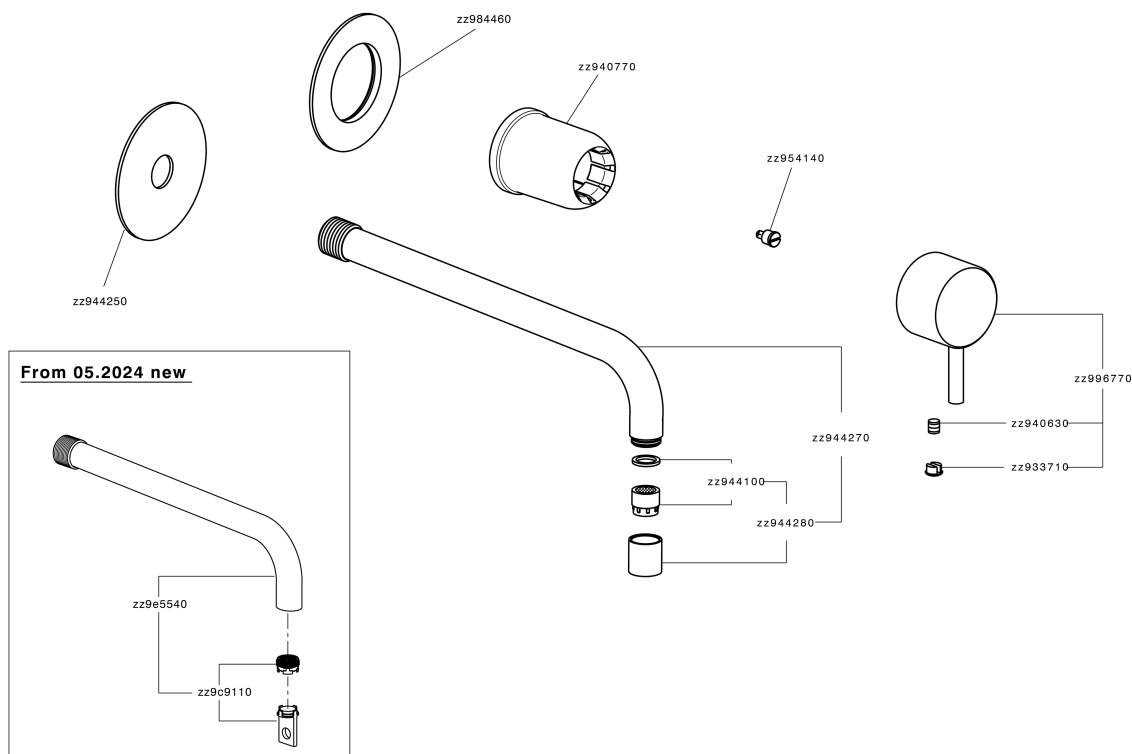

## Exposed part for single lever washbasin valve LESS MINIMAL\_LM005517

MODEL **LM005517**

Exposed part for single lever washbasin valve, without concealed part, for item Easy-Box ZA002450-ZA025510

### CHARACTERISTICS

Installation **Concealed**

Required concealed parts **ZA002450**

## Exposed part for single lever washbasin valve LESS MINIMAL\_LM005517

LM005517

<https://en.cisal.it/exposed-part-for-single-lever-washbasin-valve-less-minimal-lm005517>

2026-05-19