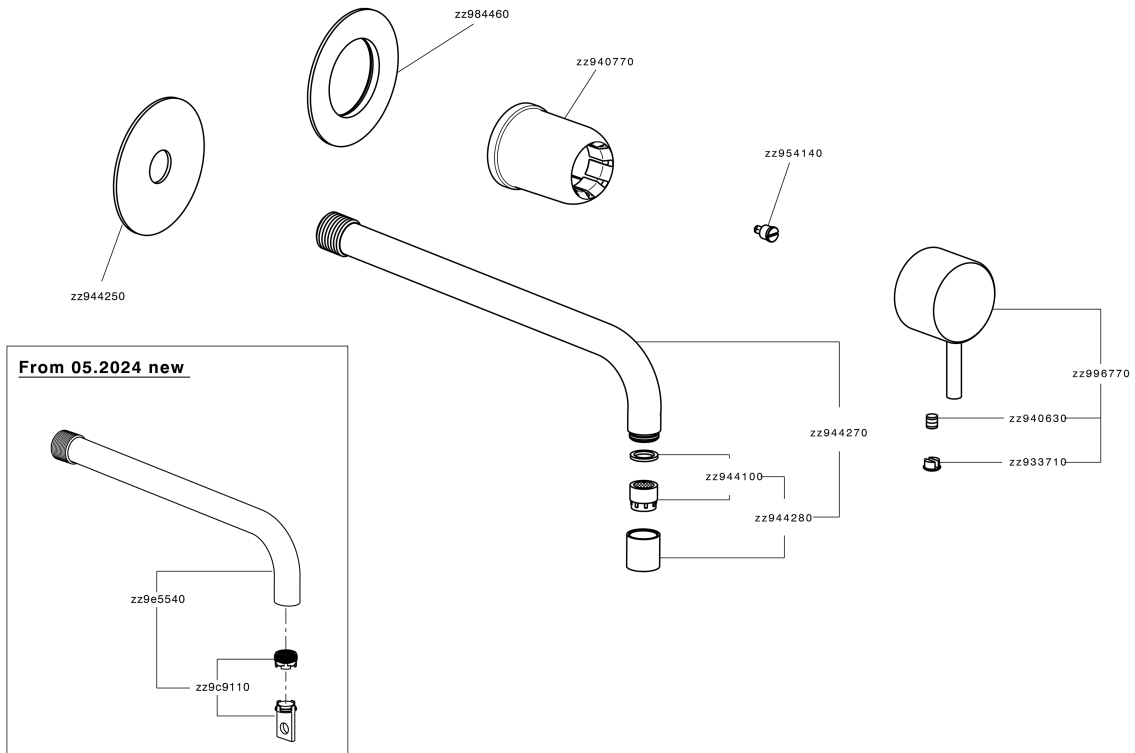

## Exposed part for single lever washbasin valve LESS MINIMAL\_LM005517

MODEL **LM005517**

Exposed part for single lever washbasin valve, without concealed part, for item Easy-Box ZA002450-ZA025510

### CHARACTERISTICS

Installation **Concealed**

Required concealed parts **ZA002450**

## Exposed part for single lever washbasin valve LESS MINIMAL\_LM005517

LM005517

<https://en.cisal.it/exposed-part-for-single-lever-washbasin-valve-less-minimal-lm005517>

2026-06-13