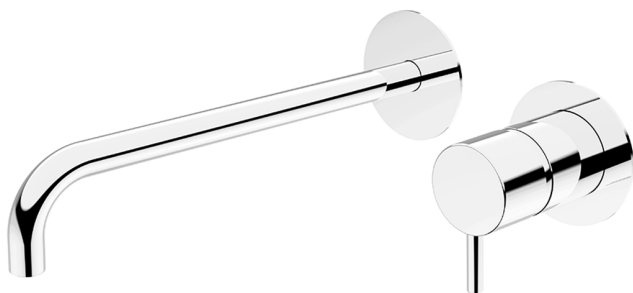

Exposed part for single lever washbasin valve LESS MINIMAL_LM005517

MODEL **LM005517**

Exposed part for single lever washbasin valve, without concealed part, for item Easy-Box ZA002450-ZA025510

AVAILABLE FINISHINGS

-  **21** 21 Chrome
-  **2F** 2F Brushed Nickel
-  **40** 40 Matt Black
-  **4Q** 4Q Matt White

CHARACTERISTICS

Installation **Concealed**

Required concealed parts **ZA002450**

Exposed part for single lever washbasin valve LESS MINIMAL_LM005517

LM005517

<https://en.cisal.it/exposed-part-for-single-lever-washbasin-valve-less-minimal-lm005517>

2026-06-09