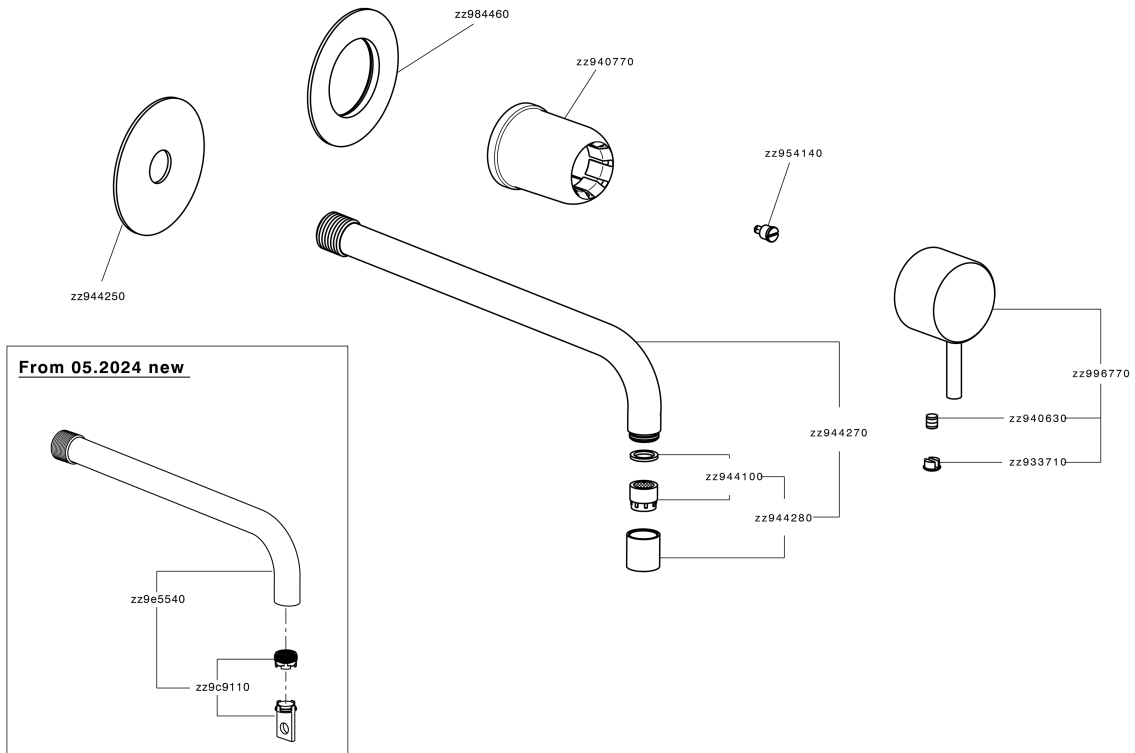

Exposed part for single lever washbasin valve LESS MINIMAL_LM005517

LM005517

<https://en.cisal.it/exposed-part-for-single-lever-washbasin-valve-less-minimal-lm005517>

2026-06-13