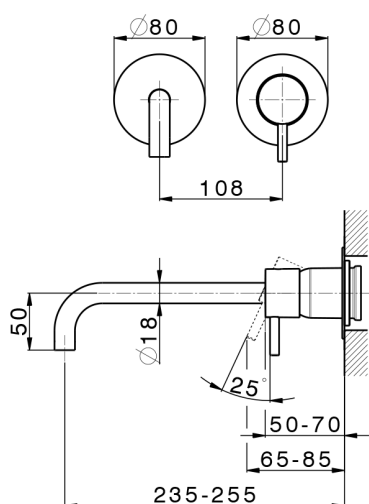

Exposed part for single lever washbasin valve LESS MINIMAL_LM005517

MODEL **LM005517**

Exposed part for single lever washbasin valve, without concealed part, for item Easy-Box ZA002450-ZA025510

AVAILABLE FINISHINGS

-  **21** 21 Chrome
-  **2F** 2F Brushed Nickel
-  **40** 40 Matt Black
-  **4Q** 4Q Matt White

CHARACTERISTICS

Installation **Concealed**

Required concealed parts **ZA002450**

Exposed part for single lever washbasin valve LESS MINIMAL_LM005517

LM005517

<https://en.cisal.it/exposed-part-for-single-lever-washbasin-valve-less-minimal-lm005517>

2026-06-09