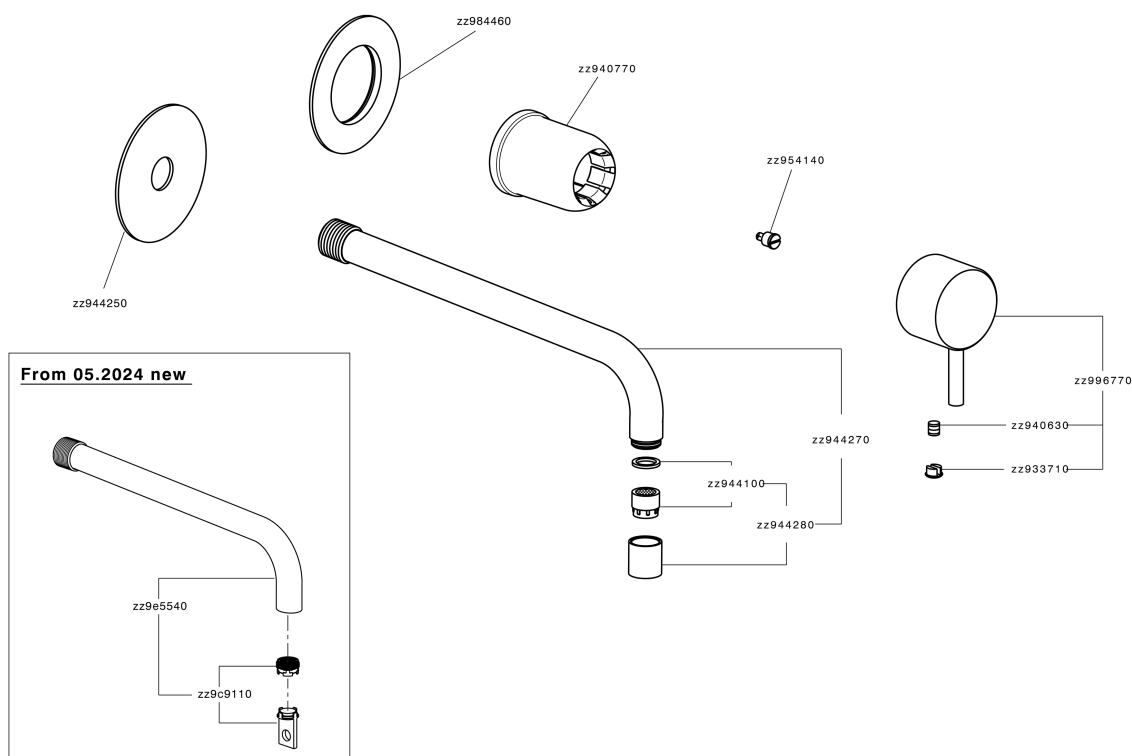

Exposed part for single lever washbasin valve LESS MINIMAL_LM005517

LM005517

<https://en.cisal.it/exposed-part-for-single-lever-washbasin-valve-less-minimal-lm005517>

2026-04-05