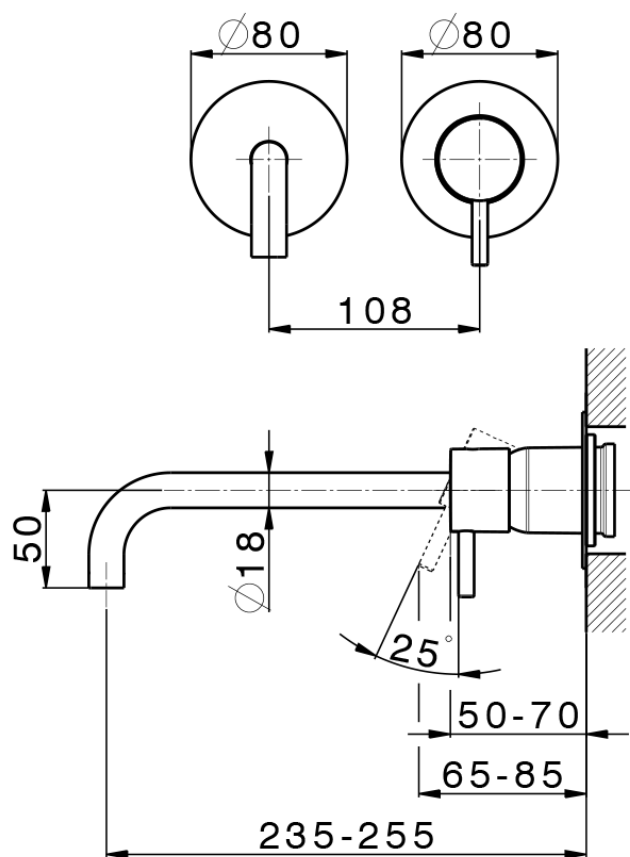

Exposed part for single lever washbasin valve LESS MINIMAL_LM005517

LM005517

<https://en.cisal.it/exposed-part-for-single-lever-washbasin-valve-less-minimal-lm005517>

2026-04-28