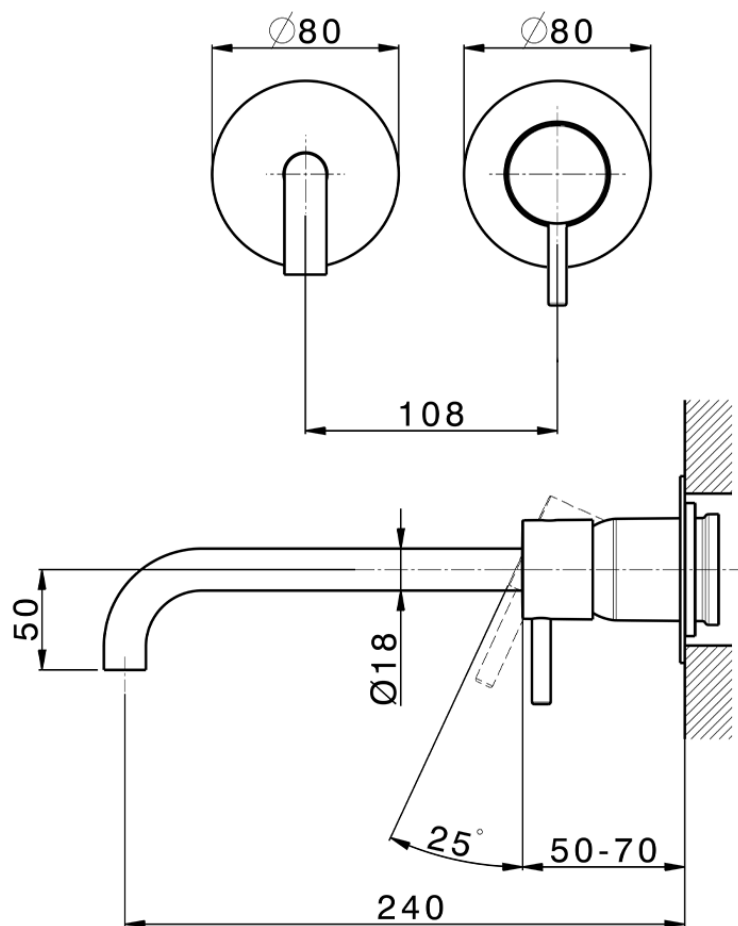

Exposed part for single lever washbasin valve LESS MINIMAL_LM005517

LM005517

<https://en.cisal.it/exposed-part-for-single-lever-washbasin-valve-less-minimal-lm005517>

2026-04-05