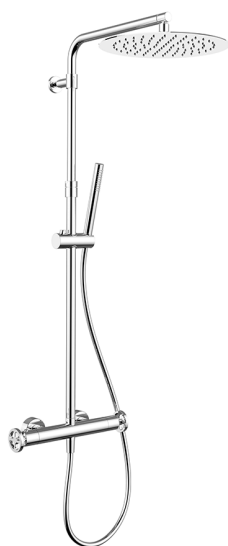

2-functions Thermostatic shower set GRACE_MNC8401D

MODEL **MNC8401D**

2-functions Thermostatic shower set, 2 outlet deviator, adjustable riser column, sliding handshower holder, 22,5 mm Brass One Spray handshower, 300 mm round showerhead 2 mm thick INOX, 150 cm smooth SUPREME Flexible Hose

AVAILABLE FINISHINGS

21 21 Chrome

6T 6T Chrome/Matt Black

CHARACTERISTICS

Cartridge Spare Parts **22.04A.AR - ZZ97279004**

Argo 2 (long filter) Thermostatic Valve

Thermostatic

The Cisal thermostatic is your personal water manager, helping you to handle, control and save water and energy.