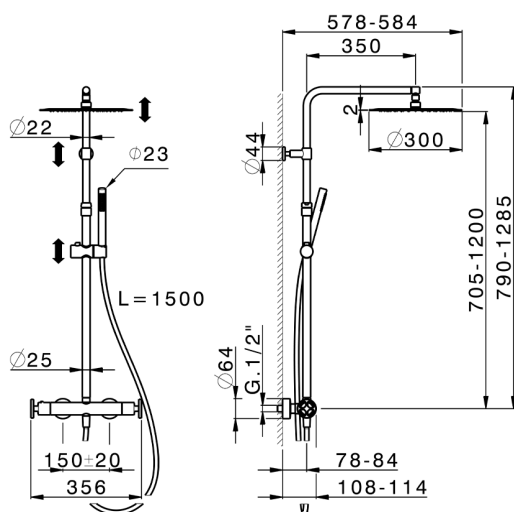

2-functions Thermostatic shower set GRACE_MNC8401D

MODEL **MNC8401D**

2-functions Thermostatic shower set, 2 outlet deviator, adjustable riser column, sliding handshower holder, 22,5 mm Brass One Spray handshower, 300 mm round showerhead 2 mm thick INOX, 150 cm smooth SUPREME Flexible Hose

AVAILABLE FINISHINGS

21 21 Chrome

6T 6T Chrome/Matt Black

CHARACTERISTICS

Cartridge Spare Parts **22.04A.AR - ZZ97279004**

Argo 2 (long filter) Thermostatic Valve

Thermostatic

The Cisal thermostatic is your personal water manager, helping you to handle, control and save water and energy.