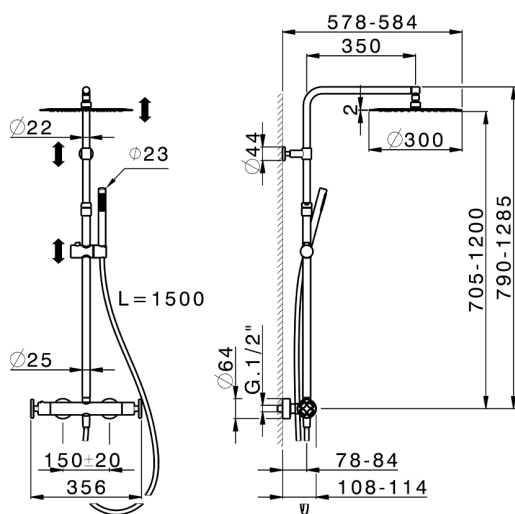

2-functions Thermostatic shower set GRACE_MNC8401D

MODEL **MNC8401D**

2-functions Thermostatic shower set, 2 outlet deviator, adjustable riser column, sliding handshower holder, 22,5 mm Brass One Spray handshower, 300 mm round showerhead 2 mm thick INOX, 150 cm smooth SUPREME Flexible Hose

AVAILABLE FINISHINGS

21 21 Chrome

6T 6T Chrome/Matt Black

CHARACTERISTICS

Cartridge Spare Parts **22.04A.AR - ZZ97279004**

Argo 2 (long filter) Thermostatic Valve

Thermostatic

The Cisal thermostatic is your personal water manager, helping you to handle, control and save water and energy.