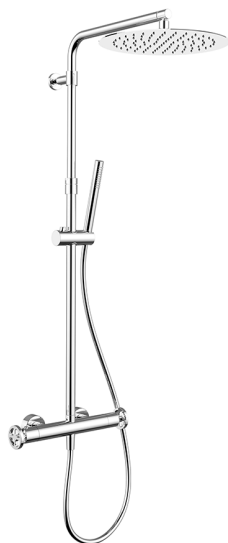

## 2-functions Thermostatic shower set GRACE\_MNC8401D

MODEL **MNC8401D**

2-functions Thermostatic shower set, 2 outlet deviator, adjustable riser column, sliding handshower holder, 22,5 mm Brass One Spray handshower, 300 mm round showerhead 2 mm thick INOX, 150 cm smooth SUPREME Flexible Hose

AVAILABLE FINISHINGS

**21** 21 Chrome

**6T** 6T Chrome/Matt Black

CHARACTERISTICS

Cartridge Spare Parts **22.04A.AR - ZZ97279004**

**Argo 2 (long filter) Thermostatic Valve**

### Thermostatic

The Cisal thermostatic is your personal water manager, helping you to handle, control and save water and energy.

2026-04-05