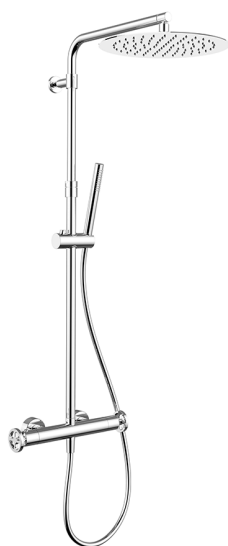

## 2-functions Thermostatic shower set GRACE\_MNC8401D

MODEL **MNC8401D**

2-functions Thermostatic shower set, 2 outlet deviator, adjustable riser column, sliding handshower holder, 22,5 mm Brass One Spray handshower, 300 mm round showerhead 2 mm thick INOX, 150 cm smooth SUPREME Flexible Hose

### AVAILABLE FINISHINGS

**21** 21 Chrome

**6T** 6T Chrome/Matt Black

### CHARACTERISTICS

Cartridge Spare Parts **22.04A.AR - ZZ97279004**

**Argo 2 (long filter) Thermostatic Valve**