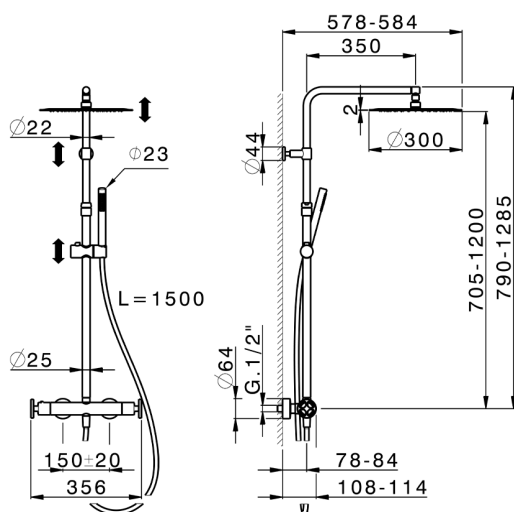

## 2-functions Thermostatic shower set GRACE\_MNC8401D

MODEL **MNC8401D**

2-functions Thermostatic shower set, 2 outlet deviator, adjustable riser column, sliding handshower holder, 22,5 mm Brass One Spray handshower, 300 mm round showerhead 2 mm thick INOX, 150 cm smooth SUPREME Flexible Hose

### CHARACTERISTICS

Cartridge Spare Parts **22.04A.AR - ZZ97279004**

**Argo 2 (long filter) Thermostatic Valve**