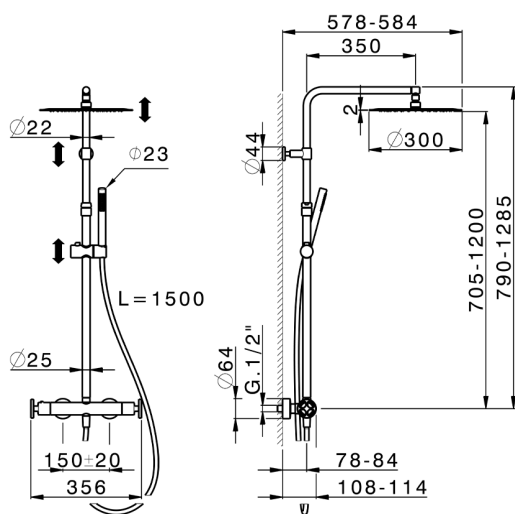

## 2-functions Thermostatic shower set GRACE\_MNC8401D

MODEL **MNC8401D**

2-functions Thermostatic shower set, 2 outlet deviator, adjustable riser column, sliding handshower holder, 22,5 mm Brass One Spray handshower, 300 mm round showerhead 2 mm thick INOX, 150 cm smooth SUPREME Flexible Hose

AVAILABLE FINISHINGS

**21** 21 Chrome

**6T** 6T Chrome/Matt Black

CHARACTERISTICS

Cartridge Spare Parts **22.04A.AR - ZZ97279004**

**Argo 2 (long filter) Thermostatic Valve**