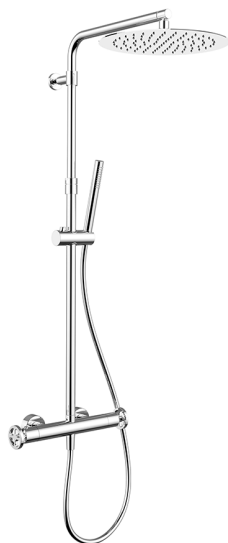

## 2-functions Thermostatic shower set GRACE\_MNC8401D

MODEL **MNC8401D**

2-functions Thermostatic shower set, 2 outlet deviator, adjustable riser column, sliding handshower holder, 22,5 mm Brass One Spray handshower, 300 mm round showerhead 2 mm thick INOX, 150 cm smooth SUPREME Flexible Hose

AVAILABLE FINISHINGS

**21** 21 Chrome

**6T** 6T Chrome/Matt Black

CHARACTERISTICS

Cartridge Spare Parts **22.04A.AR - ZZ97279004**

**Argo 2 (long filter) Thermostatic Valve**

### Thermostatic

The Cisal thermostatic is your personal water manager, helping you to handle, control and save water and energy.

2026-06-13