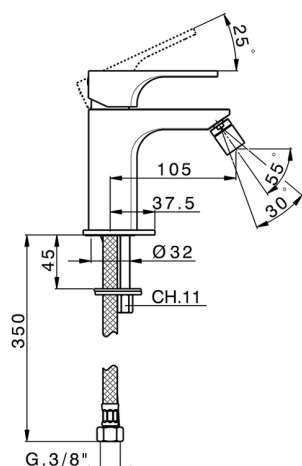

Single lever bidet mixer Energy Save CUBIC_CU000565

MODEL **CU000565**

Single lever bidet mixer Energy Save, without pop-up waste, G.3/8" stainless steel flexible hoses

AVAILABLE FINISHINGS

-  **21** 21 Chrome
-  **2B** 2B Polished Nickel
-  **2F** 2F Brushed Nickel
-  **40** 40 Matt Black

CHARACTERISTICS

Cartridge Spare Parts **ZZ96691000**

25 mm Cartridge

EnergySave

Thanks to the EnergySave device, only cold water will be drawn if the lever is operated in the central position, so that the water heater will not be engaged and no hot water wasted, leading to considerable savings in energy and costs. The temperature can be adjusted by rotating the lever to the left, until the desired temperature is reached.