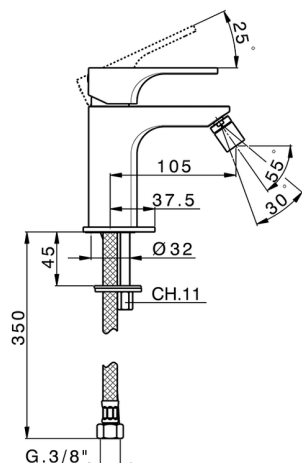

## Single lever bidet mixer Energy Save CUBIC\_CU000565

MODEL **CU000565**

Single lever bidet mixer Energy Save, without pop-up waste, G.3/8" stainless steel flexible hoses

### CHARACTERISTICS

Cartridge Spare Parts **ZZ96691000**

**25 mm Cartridge**