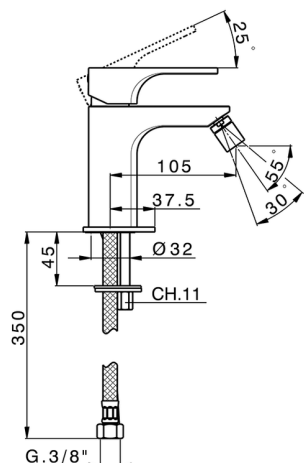

## Single lever bidet mixer Energy Save CUBIC\_CU000565

MODEL **CU000565**

Single lever bidet mixer Energy Save, without pop-up waste, G.3/8" stainless steel flexible hoses

### CHARACTERISTICS

Cartridge Spare Parts **ZZ96691000**

**25 mm Cartridge**