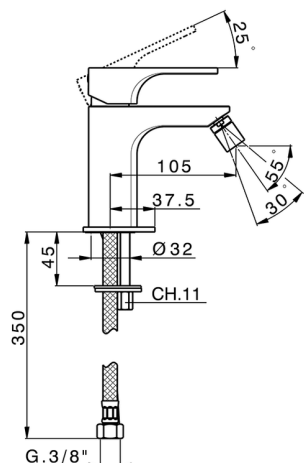

Single lever bidet mixer Energy Save CUBIC_CU000565

MODEL **CU000565**

Single lever bidet mixer Energy Save, without pop-up waste, G.3/8" stainless steel flexible hoses

AVAILABLE FINISHINGS

-  **21** 21 Chrome
-  **2B** 2B Polished Nickel
-  **2F** 2F Brushed Nickel
-  **40** 40 Matt Black

CHARACTERISTICS

Cartridge Spare Parts **ZZ96691000**

25 mm Cartridge

EnergySave

Thanks to the EnergySave device, only cold water will be drawn if the lever is operated in the central position, so that the water heater will not be engaged and no hot water wasted, leading to considerable savings in energy and costs. The temperature can be adjusted by rotating the lever to the left, until the desired temperature is reached.