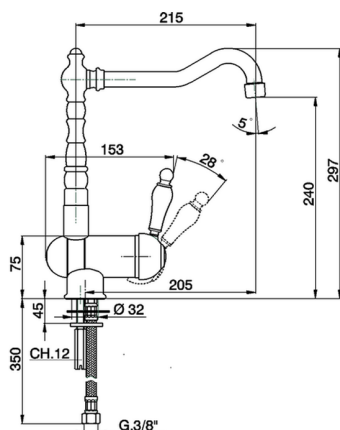

Single lever sink mixer with reclined spout ARCANA EMPRESS_EM001530

MODEL **EM001530**

Single lever sink mixer with reclined spout, swivel spout, G.3/8" stainless steel flexible hose

AVAILABLE FINISHINGS

-  **21** 21 Chrome
-  **24** 24 Gold
-  **26** 26 Old Copper
-  **27** 27 Old Bronze
-  **2A** 2A Satin Brushed Nickel
-  **74** 74 Chrome/Gold

CHARACTERISTICS

Cartridge Spare Parts **ZZ92909000**

43 mm Cartridge

Single lever sink mixer with reclined spout ARCANA EMPRESS_EM001530

EM001530

<https://en.cisal.it/single-lever-sink-mixer-with-reclined-spout-arcana-empress-em001530>

2025-01-06