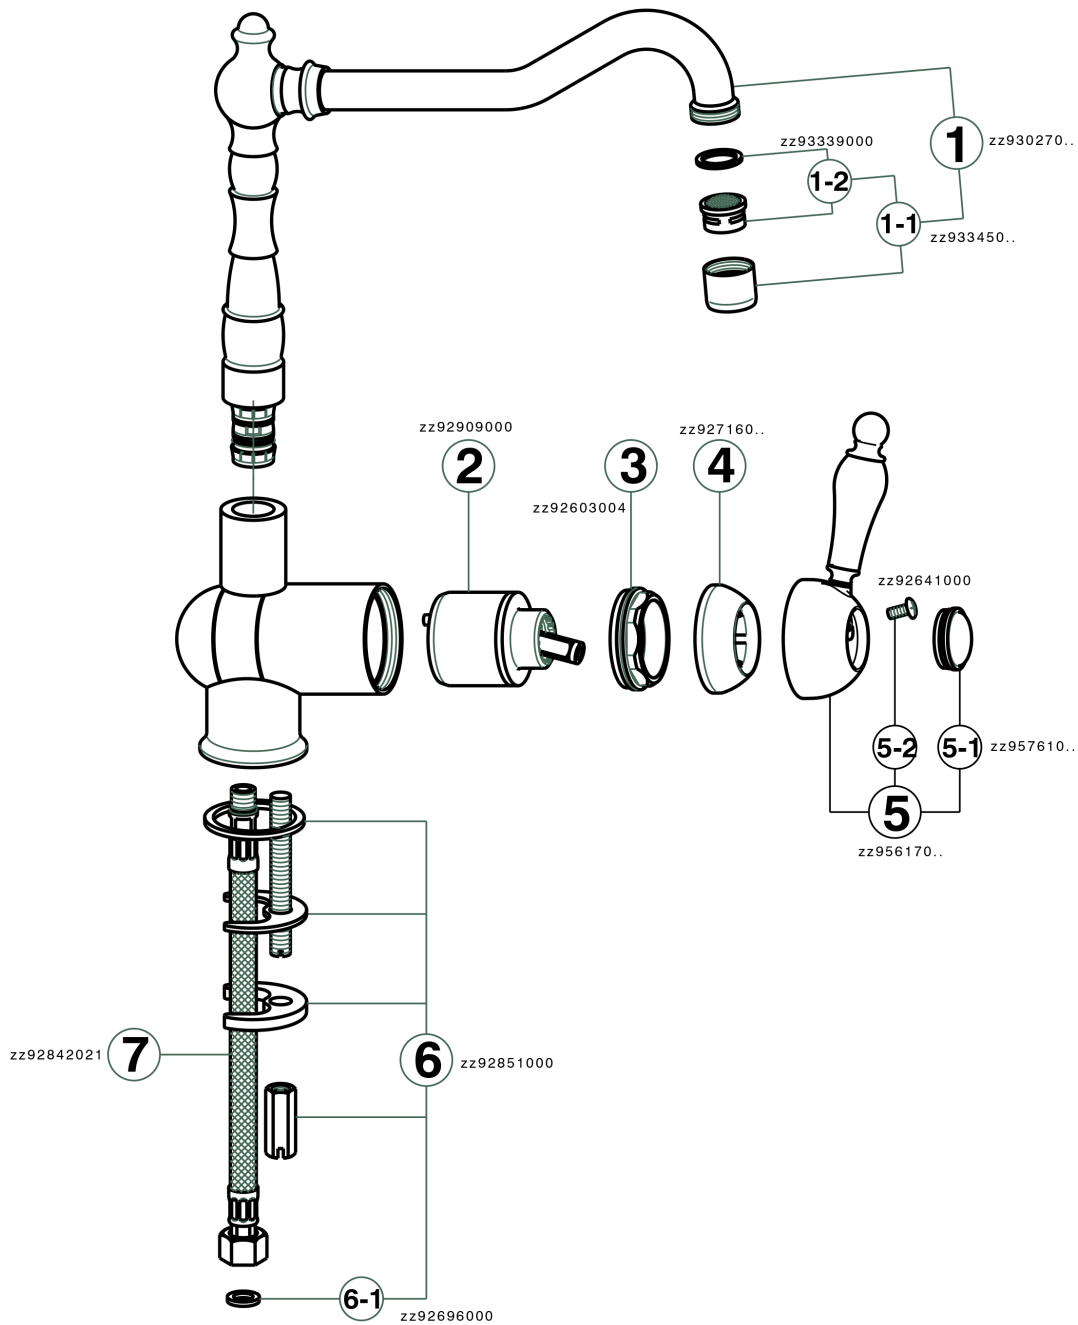

Single lever sink mixer with reclined spout ARCANA EMPRESS_EM001530

MODEL **EM001530**

Single lever sink mixer with reclined spout, swivel spout, G.3/8" stainless steel flexible hose

AVAILABLE FINISHINGS

-  **21** 21 Chrome
-  **24** 24 Gold
-  **26** 26 Old Copper
-  **27** 27 Old Bronze
-  **2A** 2A Satin Brushed Nickel
-  **74** 74 Chrome/Gold

CHARACTERISTICS

Cartridge Spare Parts **ZZ92909000**

43 mm Cartridge

Single lever sink mixer with reclined spout ARCANA EMPRESS_EM001530

EM001530

<https://en.cisal.it/single-lever-sink-mixer-with-reclined-spout-arcana-empress-em001530>

2025-01-06