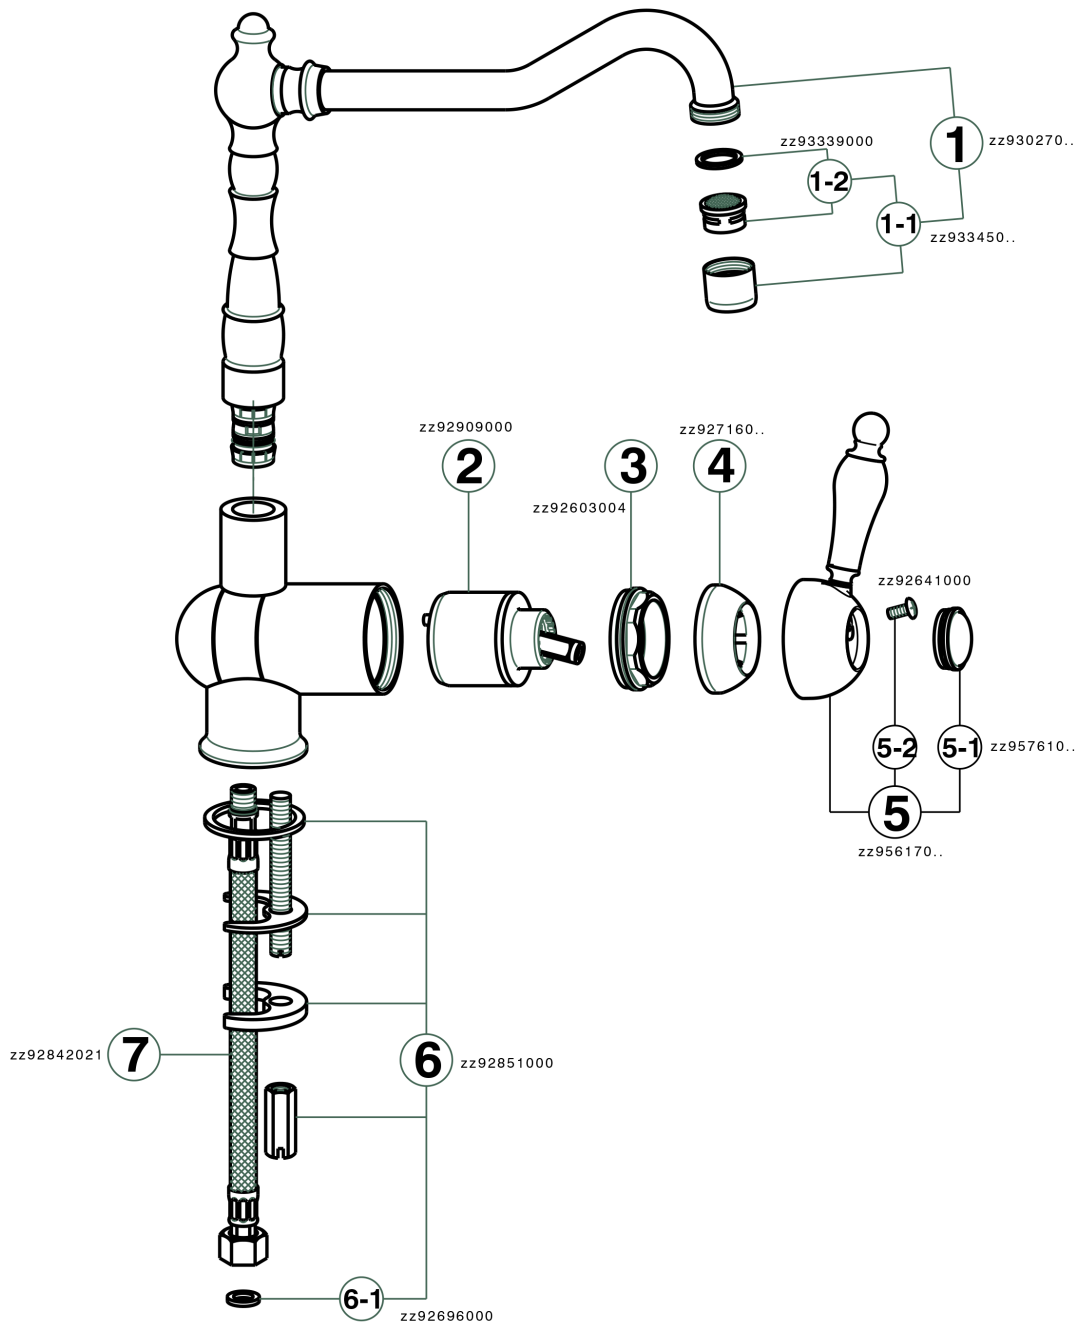

Single lever sink mixer with reclined spout ARCANA EMPRESS_EM001530

EM001530

<https://en.cisal.it/single-lever-sink-mixer-with-reclined-spout-arcana-empress-em001530>

2025-01-06